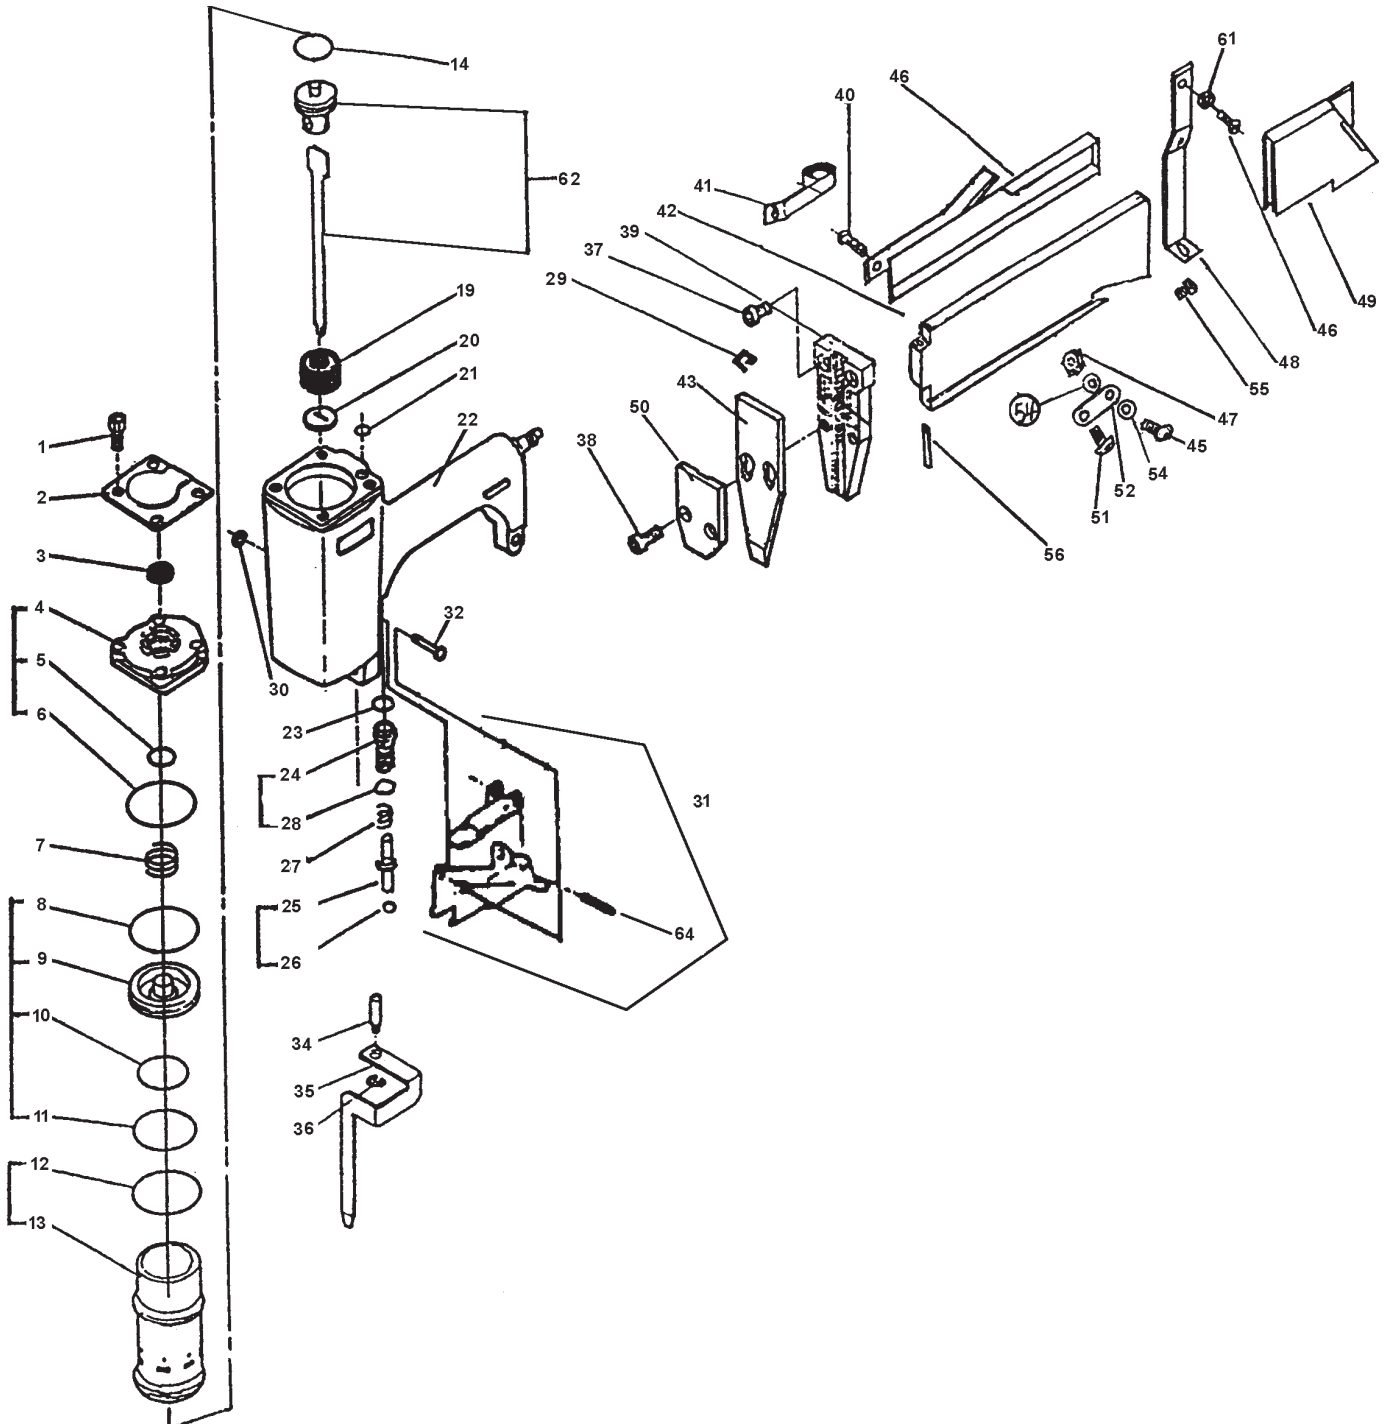

MODEL DS6808

SPOTNAILS®
DIVISION OF PEACE INDUSTRIES, LTD.

1100 Hicks Rd.
Rolling Meadows, IL 60008
Phone: 847-259-1620

SPOTNAILS MODEL DS6808

Ref. No.	Part No.	Description
1	P-24300	Screw
2	P-70032	Exhaust Cover
3	P-15120	Exhaust Seal
4	P-60135	Body Cap
5	P-64230	Poppet O-Ring
6	P-64231	Cap O-Ring
7	P-18226	Spring
8	P-64232	Poppet O-Ring
9	P-63030	Poppet O-Ring
10	P-64233	Piston Stop O-Ring
11	P-64234	Cylinder Seal O-Ring
12	P-64242	Cylinder O-Ring
13	P-05072	Cylinder
14	P-64236	Piston O-Ring
19	P-15121	Bumper
20	P-15161	Return Seal
21	P-64237	O-Ring
22	P-01243	Body
23	P-64239	O-Ring
24	P-22114	Bleeder Valve
25	P-22139	Plunger
26	P-64240	O-Ring
27	P-18227	Valve Spring
28	P-64241	O-Ring
29	P-18233	Spring Clip
30	P-32143	E-Ring
31	AS-21006	Trigger Assembly

Ref. No.	Part No.	Description
32	P-07234	Trigger Pin
34	P-07236	Safety Yoke Pin
35	P-53143	Safety
36	P-32143	E-Ring
37	P-24301	Screw
38	P-24302	Screw
39	P-08452	Wear Plate
40	P-24309	Screw
41	P-18232	Neg. Spring
42	P-12378	Track
43	P-10275	Front Plate
44	P-12379	Track Cover
45	P-24310	Screw
46	P-24306	Screw
47	P-26124	Nut
48	P-13046	Bracket
49	P-09170	Pusher
50	P-52035	Safety Guide
51	P-24370	Screw
52	P-13056	Bracket
54	P-32144	Washer
55	P-24316	Screw
56	P-07291	Roll Pin
61	P-32144	Washer
62	AS-06028	Piston & Driver Assembly
64	P-07239	Pin