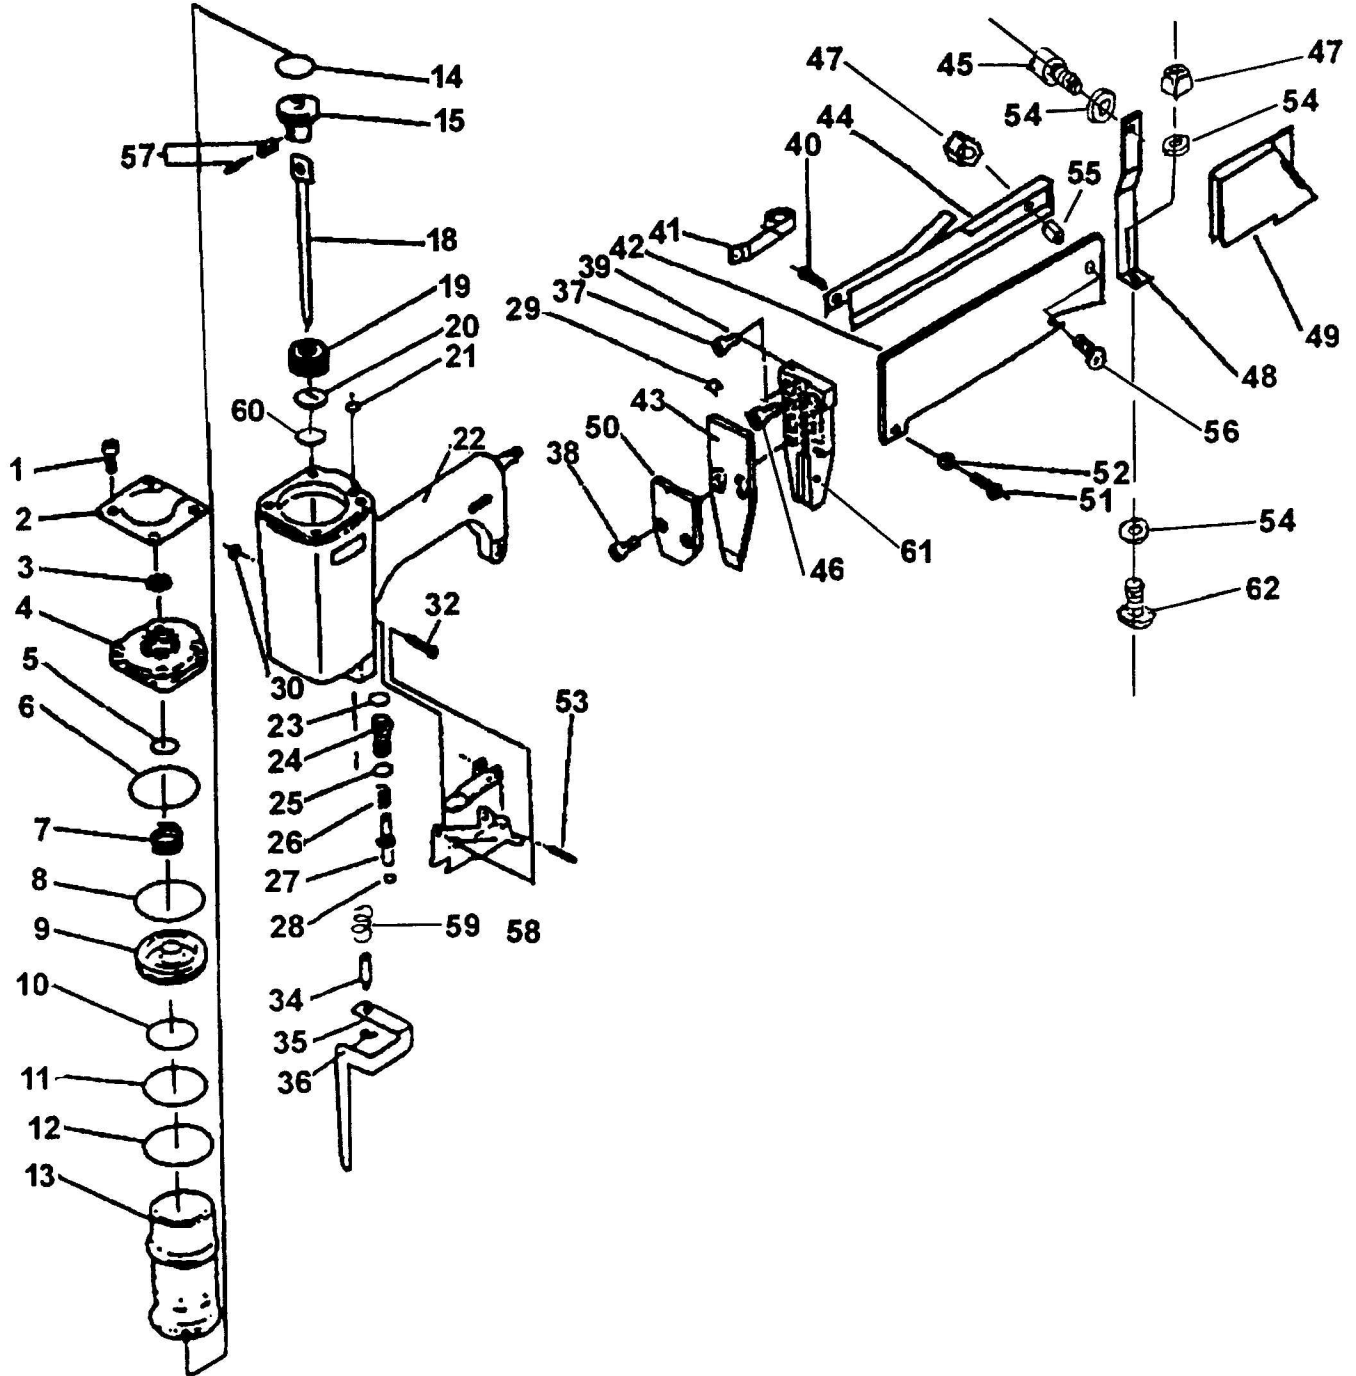

MODEL FS3820

SPOTNAILS®
DIVISION OF PEACE INDUSTRIES, LTD.

1100 Hicks Rd.
Rolling Meadows, IL 60008
Phone: 847-259-1620

SPOTNAILS MODEL FS3820

Ref No.	Part No.	Description
1	P-24300	Screw
2	P-70032	Exhaust Cover
◆	3	P-15120 Exhaust Seal
◆	4	P-60135 Body Cap
◆	5	P-64230 Poppet O-Ring
◆	6	P-64231 Cap O-Ring
◆	7	P-18226 Spring
◆	8	P-64232 Poppet O-Ring
◆	9	P-63030 Poppet Valve
◆	10	P-64233 Piston Stop O-Ring
◆	11	P-64234 Cylinder Seal O-Ring
◆	12	P-64242 Cylinder O-Ring
◆	13	P-05071 Cylinder
◆	14	P-64243 Piston O-Ring
◆	15	P-66088 Piston
◆	18	P-06212 Driver Blade
◆	19	P-15123 Bumper
◆	20	P-15124 Return Seal
◆	21	P-64237 Pipe O-Ring
◆	22	P-01242 Body
◆	23	P-64239 O-Ring
◆	24	P-22114 Bleeder Valve
◆	25	P-64241 Bleeder Valve O-Ring
◆	26	P-18227 Valve Spring
◆	27	P-22113 Plunger
◆	28	P-64240 Plunger O-Ring
◆	29	P-18233 Spring Clip
◆	30	P-32143 E-Ring
◆	32	P-07234 Trigger Pin

Ref No.	Part No.	Description
◆	34	P-07238 Safety Yoke Pin
◆	35	P-53118 Safety Yoke
◆	36	P-32143 E-Ring
◆	37	P-24307 Screw
◆	38	P-24308 Screw
◆	39	P-08440 Wear Plate
◆	40	P-24309 Screw
◆	41	P-18232 Negator Spring
◆	42	P-12352 Track
◆	43	P-10265 Front Plate
◆	44	P-12353 Track Cover
◆	45	P-24306 Screw
◆	46	P-24342 Screw
◆	47	P-26124 Nut
◆	48	P-13046 Bracket
◆	49	P-09158 Pusher
◆	50	P-52034 Safety Yoke Guide
◆	51	P-24311 Screw
◆	52	P-26125 Nut
◆	53	P-07239 Spring Pin
◆	54	P-32144 Washer
◆	55	P-03053 Spacer
◆	56	P-24319 Screw
◆	57	AS-07001 Piston Pin Assembly
◆	58	AS-21006 Trigger Assembly
◆	59	P-18228 Safety Yoke Spring
◆	60	P-15157 Driver Blade Seal
◆	61	P-07290 Roll Pin
◆	62	P-24310 Screw

◆ Parts Included in AS-97268 O-Ring & Seal Kit