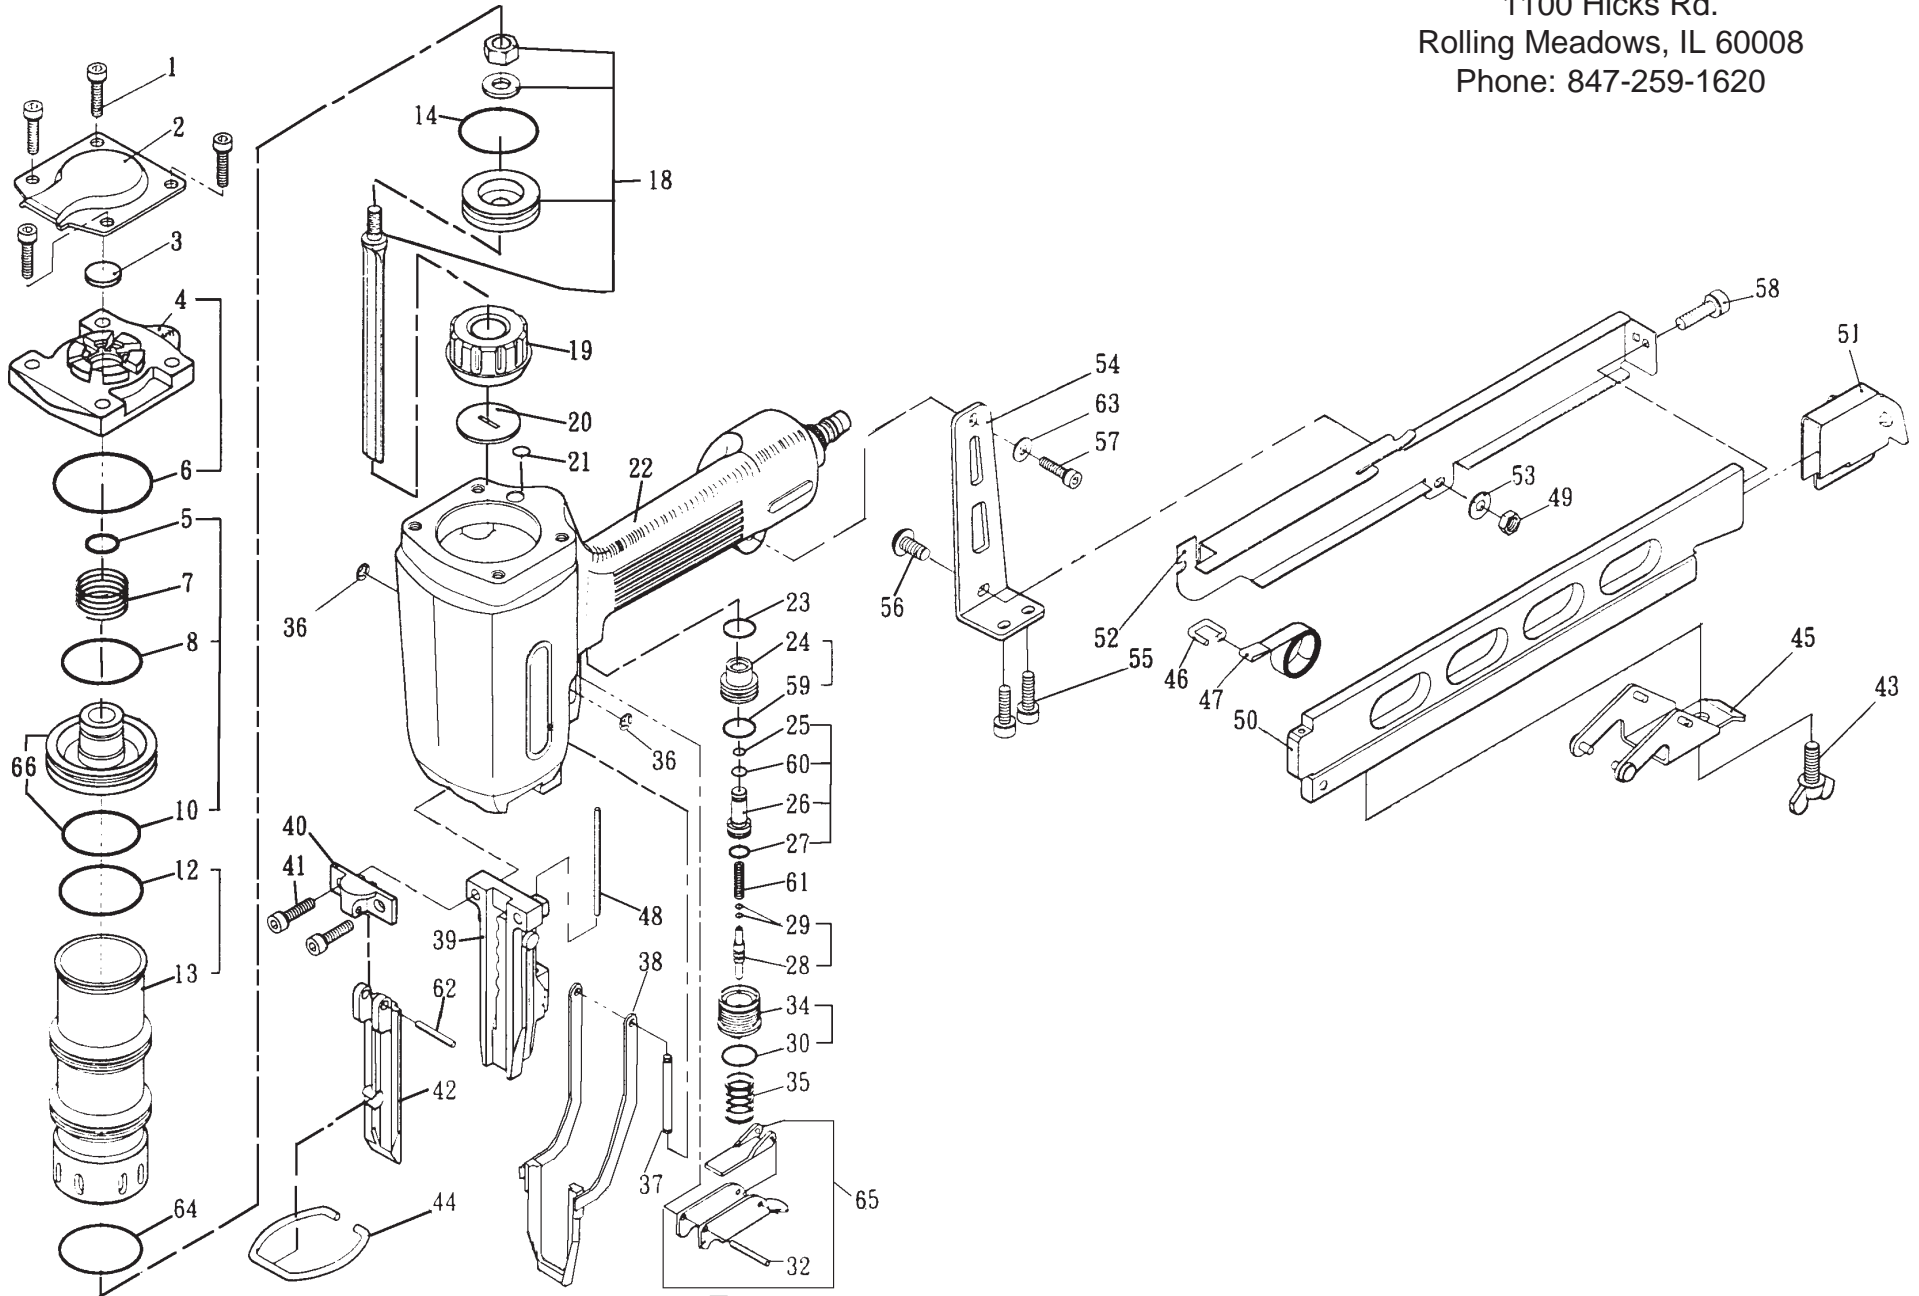

MODEL JS6616

SPOTNAILS®
DIVISION OF PEACE INDUSTRIES, LTD.

1100 Hicks Rd.
Rolling Meadows, IL 60008
Phone: 847-259-1620

SPOTNAILS MODEL JS6616

Ref. No.	Part No.	Description
1	P-24380	Cap Screw
2	P-70036	Exhaust Cover
3	P-15164	Exhaust Seal
4	P-60162	Body Cap
5	P-64328	Poppet O-Ring
6	P-64327	O-Ring
7	P-18296	Poppet Spring
8	P-64028	Poppet O-Ring
10	P-64244	Piston Stop O-Ring
12	P-64330	Cylinder O-Ring
13	P-05089	Cylinder
14	P-64228	Piston O-Ring
18	AS-06029	Piston & Driver Assembly
19	P-15166	Bumper
20	P-15165	Return Seal
21	P-64365	Pipe O-Ring
22	P-01254	Body
23	P-64332	Valve Housing O-Ring
24	P-22144	Trigger Valve Cap
25	P-64334	O-Ring

Ref. No.	Part No.	Description
26	P-22145	Pilot Valve
27	P-64336	O-Ring
28	P-22146	Plunger
29	P-64240	O-Ring
30	P-64328	O-Ring
32	P-07262	Trigger Pin
34	P-22147	Valve Housing
35	P-18297	Trigger Spring
36	P-32180	E-Ring
37	P-07299	Pin
38	P-53147	Safety
39	P-08455	Wear Plate
40	P-10276	Stationary Front Plate
41	P-24317	Screw
42	P-10277	Removable Front Plate
43	P-24355	Thumb Screw
44	P-18251	Latch Spring
45	P-04060	Quick Clear Latch
46	P-18131	Spring Clip
47	P-18298	Neg. Spring

Ref. No.	Part No.	Description
48	P-07257	Safety Yoke Pin
49	P-26142	Nut
50	P-27179	Magazine
51	P-09159	Pusher
52	P-12385	Magazine Cover
53	P-32170	Washer
54	P-13060	Bracket
55	P-24353	Screw
56	P-24370	Screw
57	P-24306	Screw
58	P-24353	Screw
59	P-64333	O-Ring
60	P-64335	O-Ring
61	P-18227	Spring
62	P-07253	Spring Pin
63	P-32170	Washer
64	P-64331	O-Ring
65	AS-21008	Trigger Assembly
66	AS-63017	Poppet Assembly