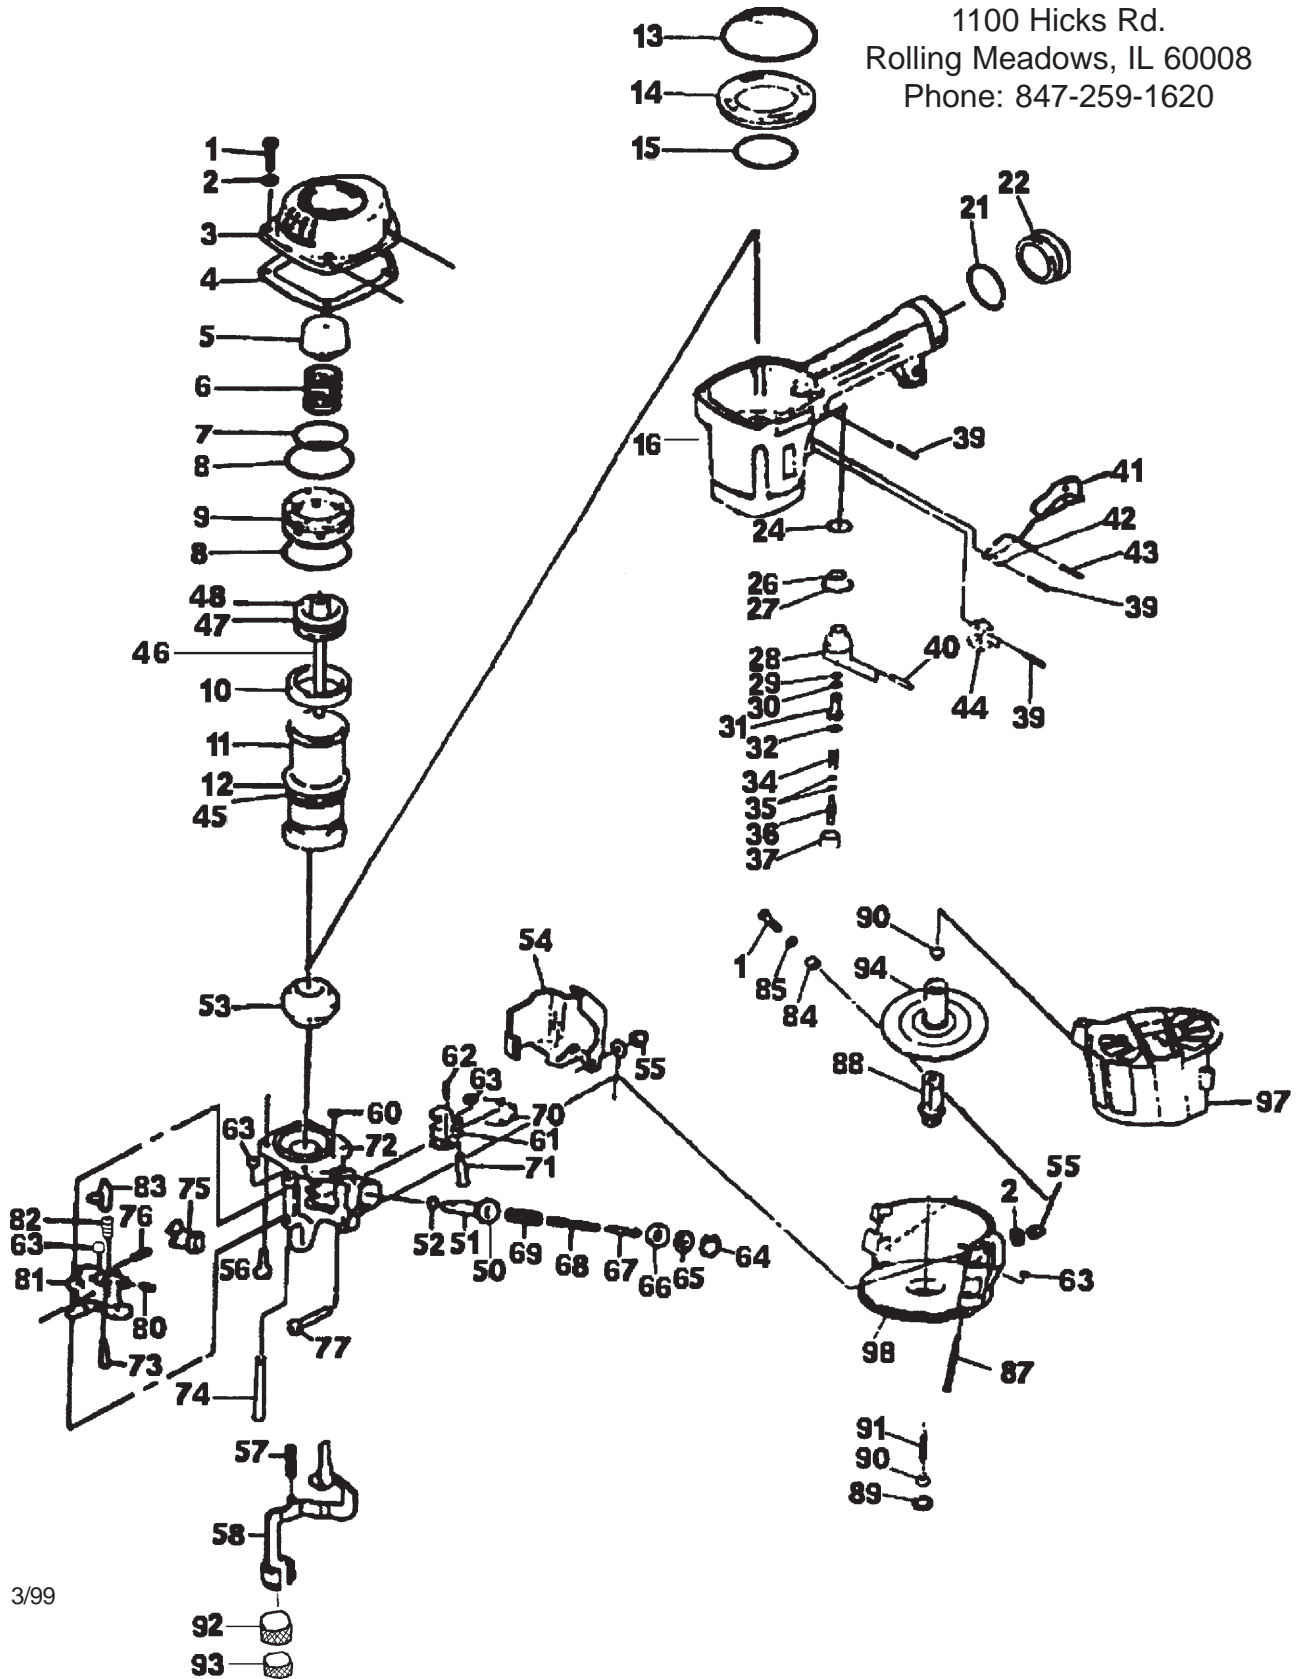

MODEL LCN57

SPOTNAILS®
DIVISION OF PEACE INDUSTRIES, LTD.

1100 Hicks Rd.
Rolling Meadows, IL 60008
Phone: 847-259-1620

MODEL LCN57

Ref. No.	Part No.	Description
1	P-24380	Screw
2	P-32162	Plain Washer
3	AS-60049	Cap Assembly
4	P-62060	Gasket
5	P-15150	Exhaust Bumper
6	P-18269	Head Valve Spring
7	P-64284	O-Ring
8	P-64285	O-Ring
9	P-63033	Head Valve
10	P-64290	Head Valve Seal
11	P-05083	Cylinder Sleeve
12	P-64288	O-Ring
13	P-64291	O-Ring
14	P-05084	Bulkhead Ring
15	P-64289	O-Ring Sleeve Lower
16	P-01251	Body
21	P-64292	O-Ring
22	P-60151	Handle End Cap
24	P-64293	O-Ring
26	P-64294	O-Ring
27	P-64295	O-Ring Valve Body
28	P60153	Trigger Valve Housing
29	P-64296	O-Ring
30	P-64297	O-Ring
31	P-22128	Pilot Valve
32	P-64298	O-Ring
34	P-18271	Spring
35	P-64299	O-Ring
36	P-22129	Trigger Stem
37	P-60154	Trigger Valve Cap
39	P-07272	Roll Pin
40	P-07273	Straight Pin
41	P-21076	Contact Lever
42	P-21077	Trigger
43	P-07274	Roll Pin
44	P-53138	Trip Lever Guide
45	P-64287	Check Seal
46	P-06214	Driver
47	P-64286	O-Ring
48	P-66095	Main Piston
50	P-64300	O-Ring
51	P-66096	Feed Piston