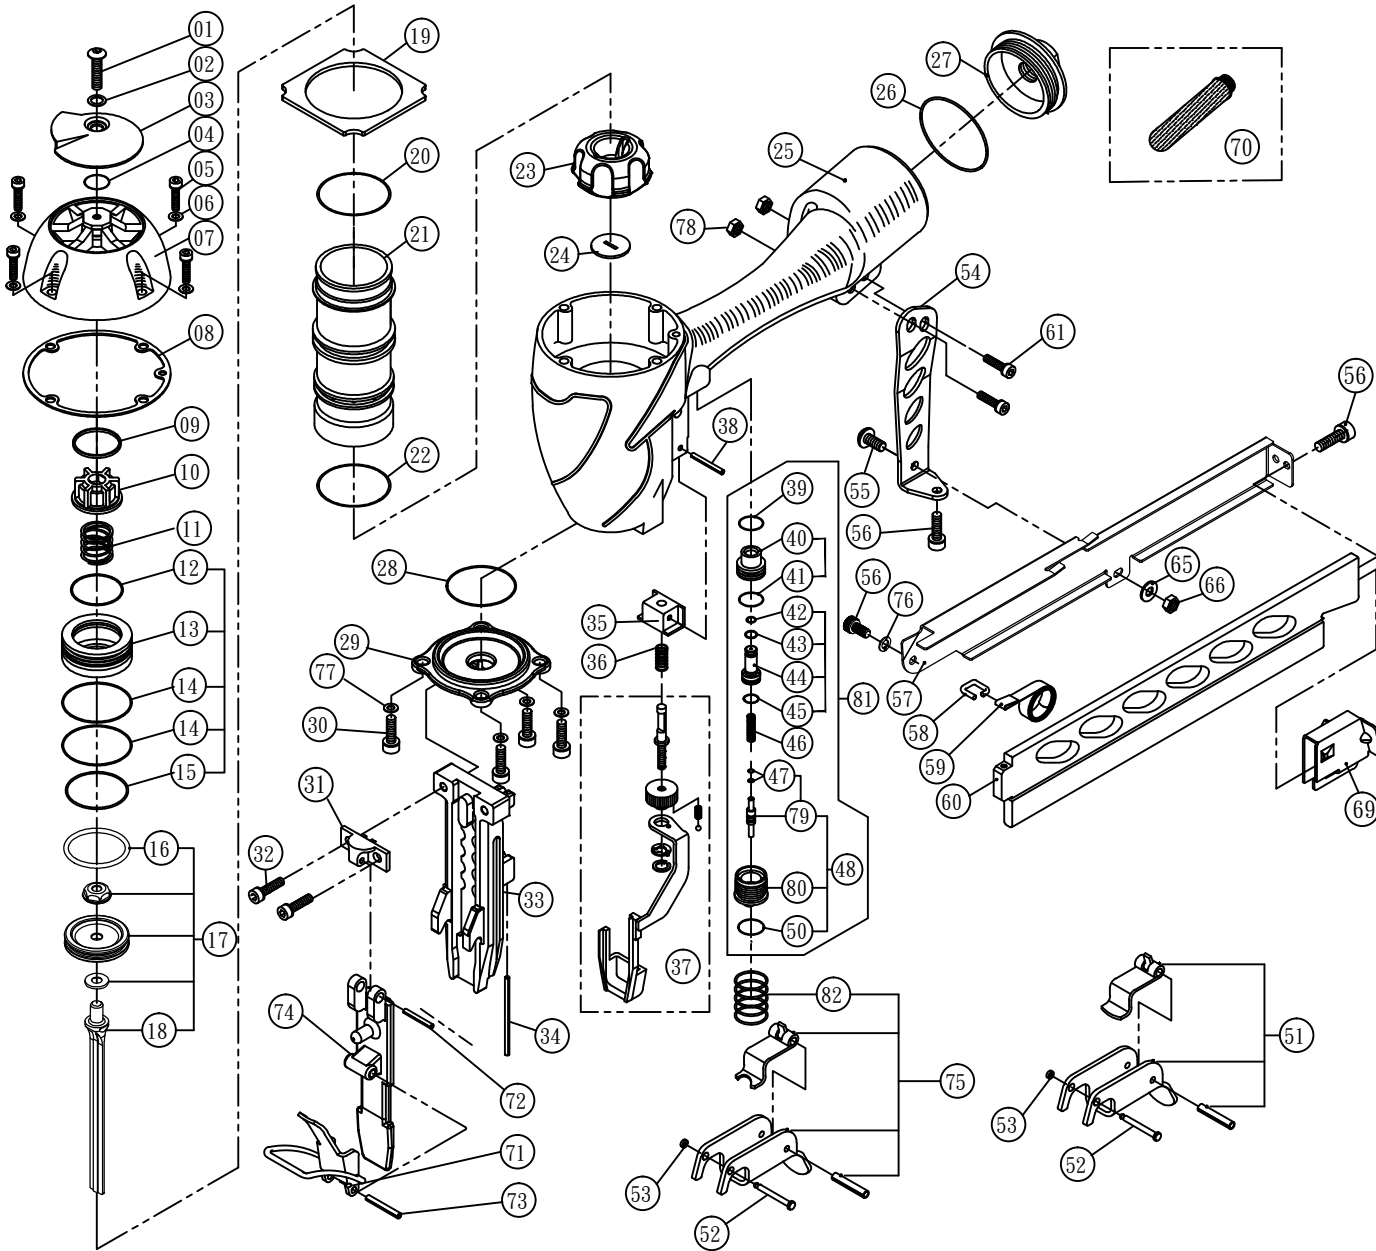

MODEL MS7464-B

SPOTNAILS[®]

DIVISION OF PEACE INDUSTRIES, LTD.

1100 Hicks Rd
 Rolling Meadows, IL 60008
 Phone : 847-259-1620

SPOTNAILS MODEL MS7464-B

Ref No.	Part No.	Description	Ref No.	Part No.	Description		
01	P-24370	Screw	39	P-64332	Valve Housing O-Ring		
02	P-96118	Bushing	♦	40	P-22144	Trigger Valve Cap	
03	P-70047	Exhaust Deflector	41	P-64333	O-Ring		
04	P-64377	O-Ring	♦	42	P-64334	O-Ring	
05	P-24314	Cap Screw	♦	43	P-64335	O-Ring	
06	P-32169	Flat Washer	♦	44	P-22145	Pilot Valve	
07	P-60181	Cap	45	P-64336	O-Ring		
♦	08	P-62080	Gasket	♦	46	P-18227	Spring
09	P-03076	Spacer	47	P-64383	Plunger O-Rings		
10	P-15204	Exhaust Seal	♦	48	AS-22037	Plunger Assembly	
11	P-18442	Poppet Spring	50	P-64328	O-Ring		
♦	12	P-64399	Poppet O-Ring	♦	51	AS-21008	Bump Fire Trigger (Black)
13	P-63043	Poppet	52	P-07327	Trigger Pin		
♦	14	P-64426	Poppet O-Ring	53	P-64240	O-Ring	
♦	15	P-64312	Cylinder Seal O-Ring	♦	54	P-13082	Bracket
♦	16	P-64427	Piston O-Ring	55	P-24370	Screw	
17	AS-06060	Piston & Driver Assembly	56	P-24353	Screw		
18	P-06241	Driver Blade	57	P-12594	Magazine Cover		
19	P-03082	Guide Spacer	58	P-18131	Spring Clip		
♦	20	P-64228	Cylinder O-Ring	59	P-18298	Negator Spring	
21	P-05108	Cylinder	60	P-12444	Magazine		
♦	22	P-64429	O-Ring	61	P-24383	Screw	
23	P-15215	Bumper	65	P-32170	Washer		
24	P-15218	Return Seal	66	P-26142	Nut		
25	P-01302	Body	69	P-09183	Pusher		
26	P-64312	O-Ring	70	P-97454	Filter (Available)		
27	P-60156	End Cap	71	AS-04038	Latch Assembly		
28	P-64430	O-Ring	72	P-07354	Pin		
29	P-60220	Bottom Plate	73	P-07355	Pin		
30	P-24611	Screw	74	P-10332	Removable Front Plate		
31	P-10308	Stationary Front Plate	75	AS-21026	Restrictive Trigger Assembly (Red)		
32	P-24358	Screw	76	P-32229	Washer		
33	P-08508	Wear Plate	77	P-32291	Washer		
34	P-07257	Safety Yoke Pin	78	P-26143	Nut		
35	P-53165	Safety Guide	79	AS-22041	Plunger Assembly		
36	P-18328	Spring	80	P-22233	Valve Housing		
37	AS-53062	Safety Assembly	81	AS-22043	Trigger Valve Assy.		
38	P-07262	Pin	82	P-18267	Spring		