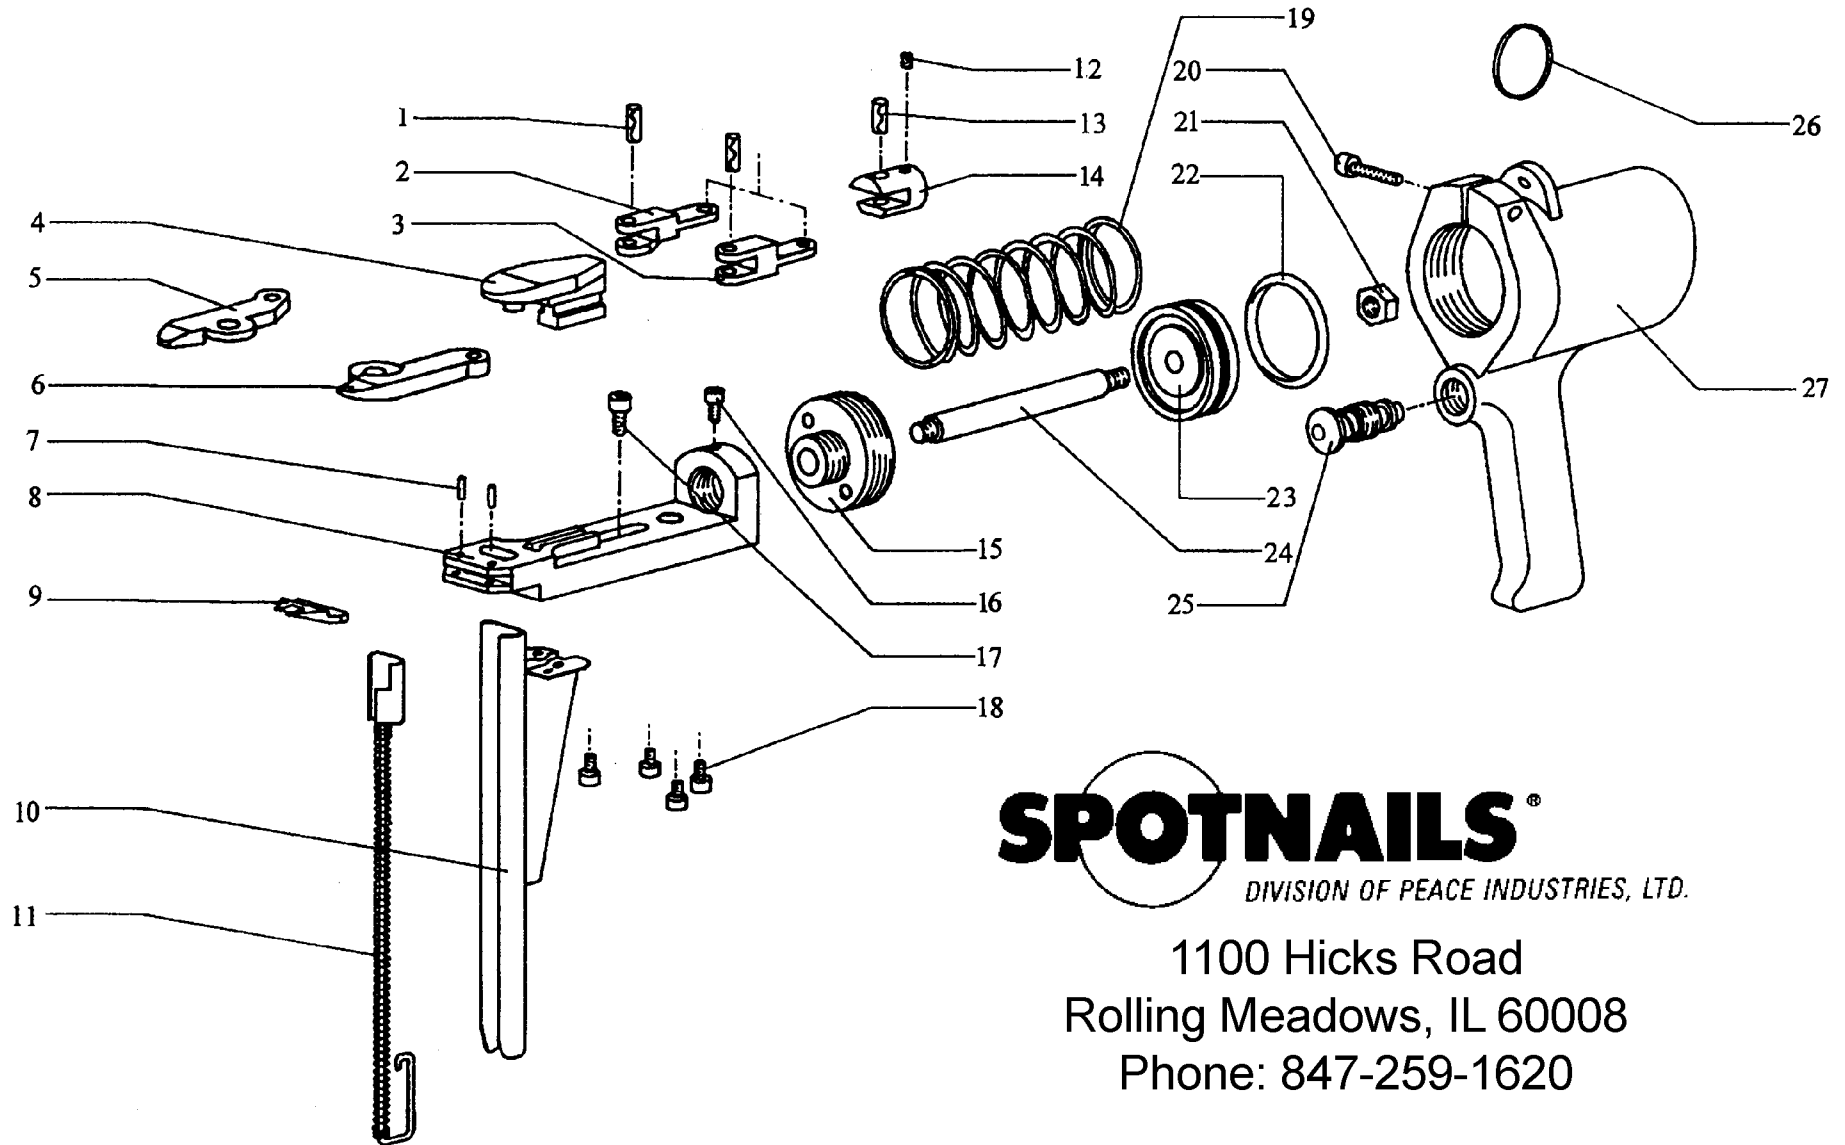

MODEL RH22-LM

SPOTNAILS[®]
DIVISION OF PEACE INDUSTRIES, LTD.

1100 Hicks Road
Rolling Meadows, IL 60008
Phone: 847-259-1620

SPOTNAILS MODEL RH22-LM

Ref. No.	Part No.	Description
1	P-07284	Roll Pin
2	P-31062	Anvil Holder Right Hand
3	P-31063	Anvil Holder Left Hand
4	P-34021	Pivot Block
5	P-31060	Anvil Right Hand
6	P-31061	Anvil Left Hand
7	P-07285	Roll Pin
8	P-31059	Anvil Base
9	P-34022	Crimping Guide
10	P-12397	Magazine
11	AS-09046	Pusher Assembly
12	P-24390	Set Screw
13	P-07284	Roll Pin
14	P-16012	Rod Connector

Ref. No.	Part No.	Description
15	P-66098	Piston Guide
16	P-24391	SHCS
17	P-24392	SHCS
18	P-24393	SHCS
19	P-18287	Spring
20	P-24389	SHCS
21	P-26146	SHCS
22	P-64316	O-Ring
23	P-66097	Piston
24	P-16011	Piston Rod
25	AS-22033	Valve Assembly
26	P-02007	Hanger Ring
27	P-01253	Body