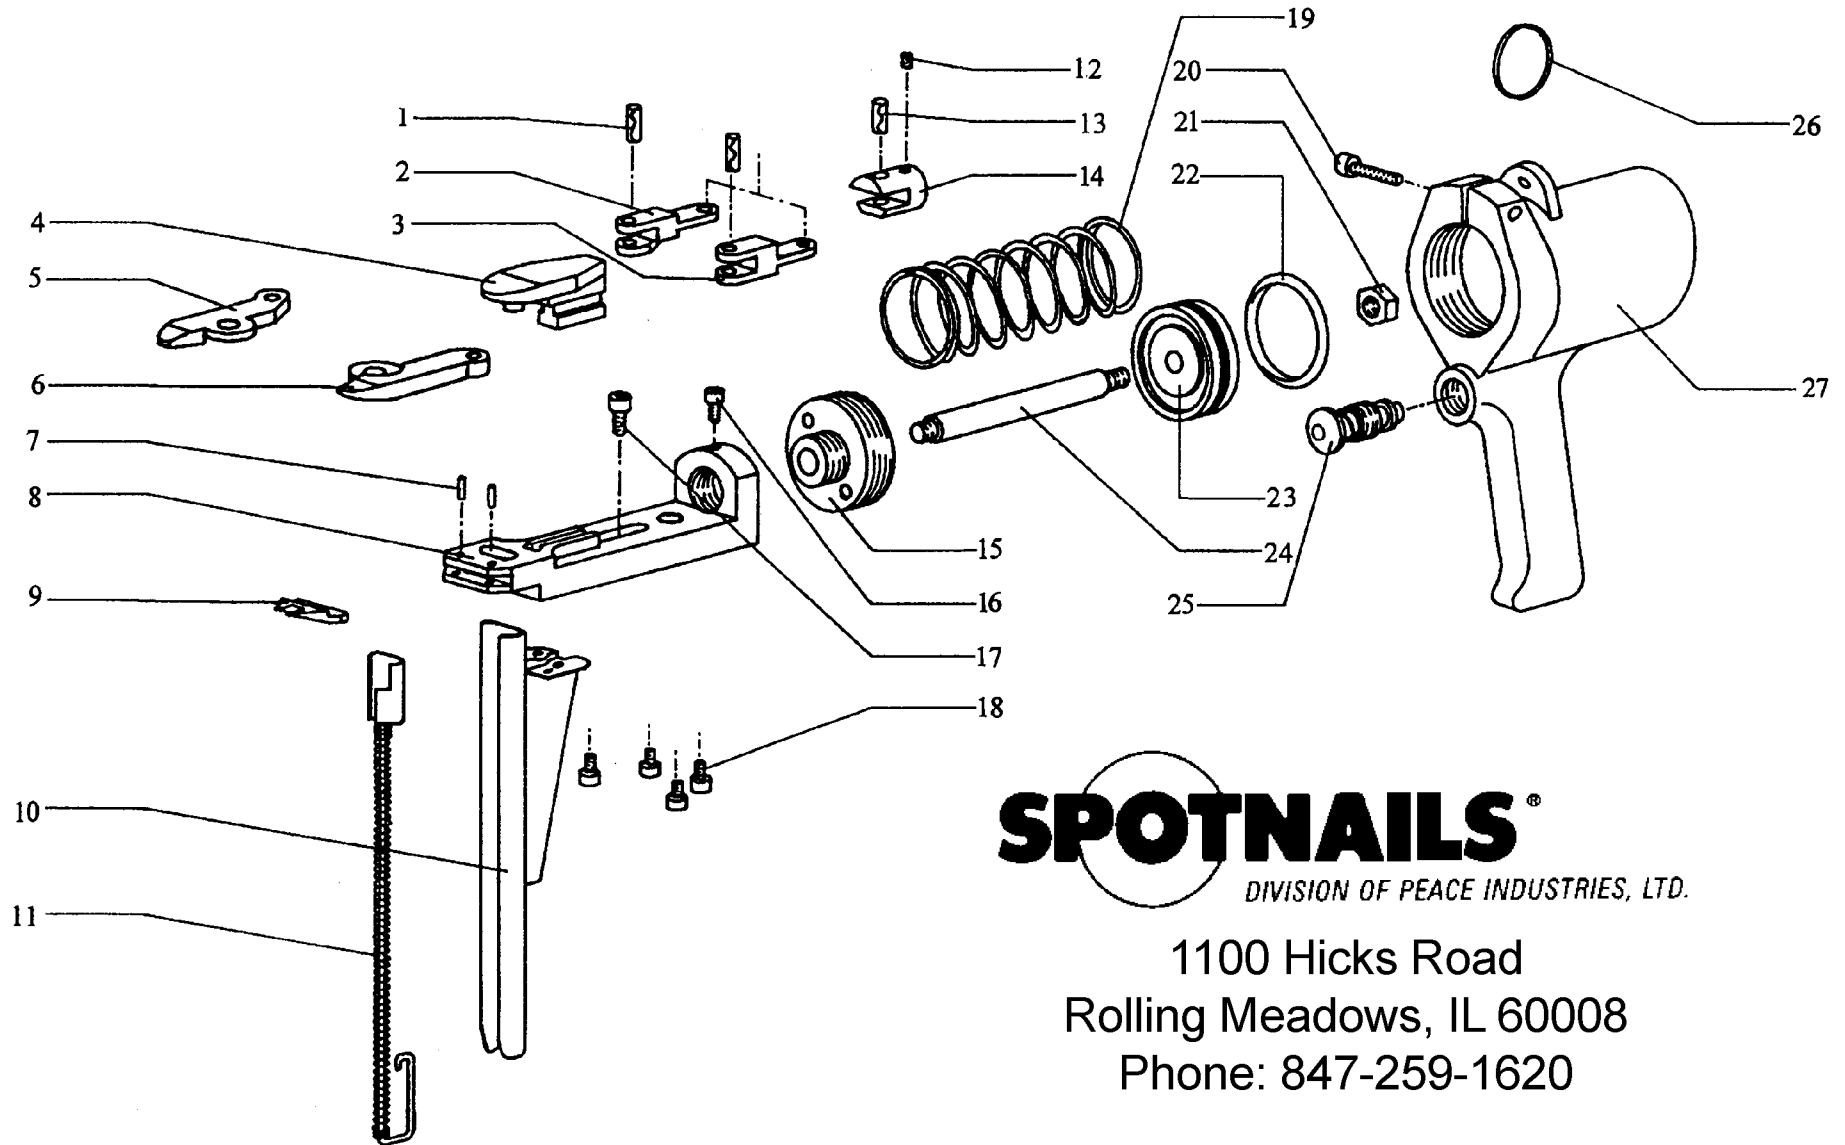

MODEL RH22-SM

SPOTNAILS®
DIVISION OF PEACE INDUSTRIES, LTD.

1100 Hicks Road
Rolling Meadows, IL 60008
Phone: 847-259-1620

SPOTNAILS MODEL RH22-SM

Ref. No.	Part No.	Description
1	P-07284	Roll Pin
2	P-31062	Anvil Holder Right Hand
3	P-31063	Anvil Holder Left Hand
4	P-34021	Pivot Block
5	P-31060	Anvil Right Hand
6	P-31061	Anvil Left Hand
7	P-07285	Roll Pin
8	P-31059	Anvil Base
9	P-34022	Crimping Guide
10	P-12376	Magazine
11	AS-09040	Pusher Assembly
12	P-24390	Set Screw
13	P-07284	Roll Pin
14	P-16012	Rod Connector

Ref. No.	Part No.	Description
15	P-66098	Piston Guide
16	P-24391	SHCS
17	P-24392	SHCS
18	P-24393	SHCS
19	P-18287	Spring
20	P-24389	SHCS
21	P-26146	SHCS
22	P-64316	O-Ring
23	P-66097	Piston
24	P-16011	Piston Rod
25	AS-22033	Valve Assembly
26	P-02007	Hanger Ring
27	P-01253	Body