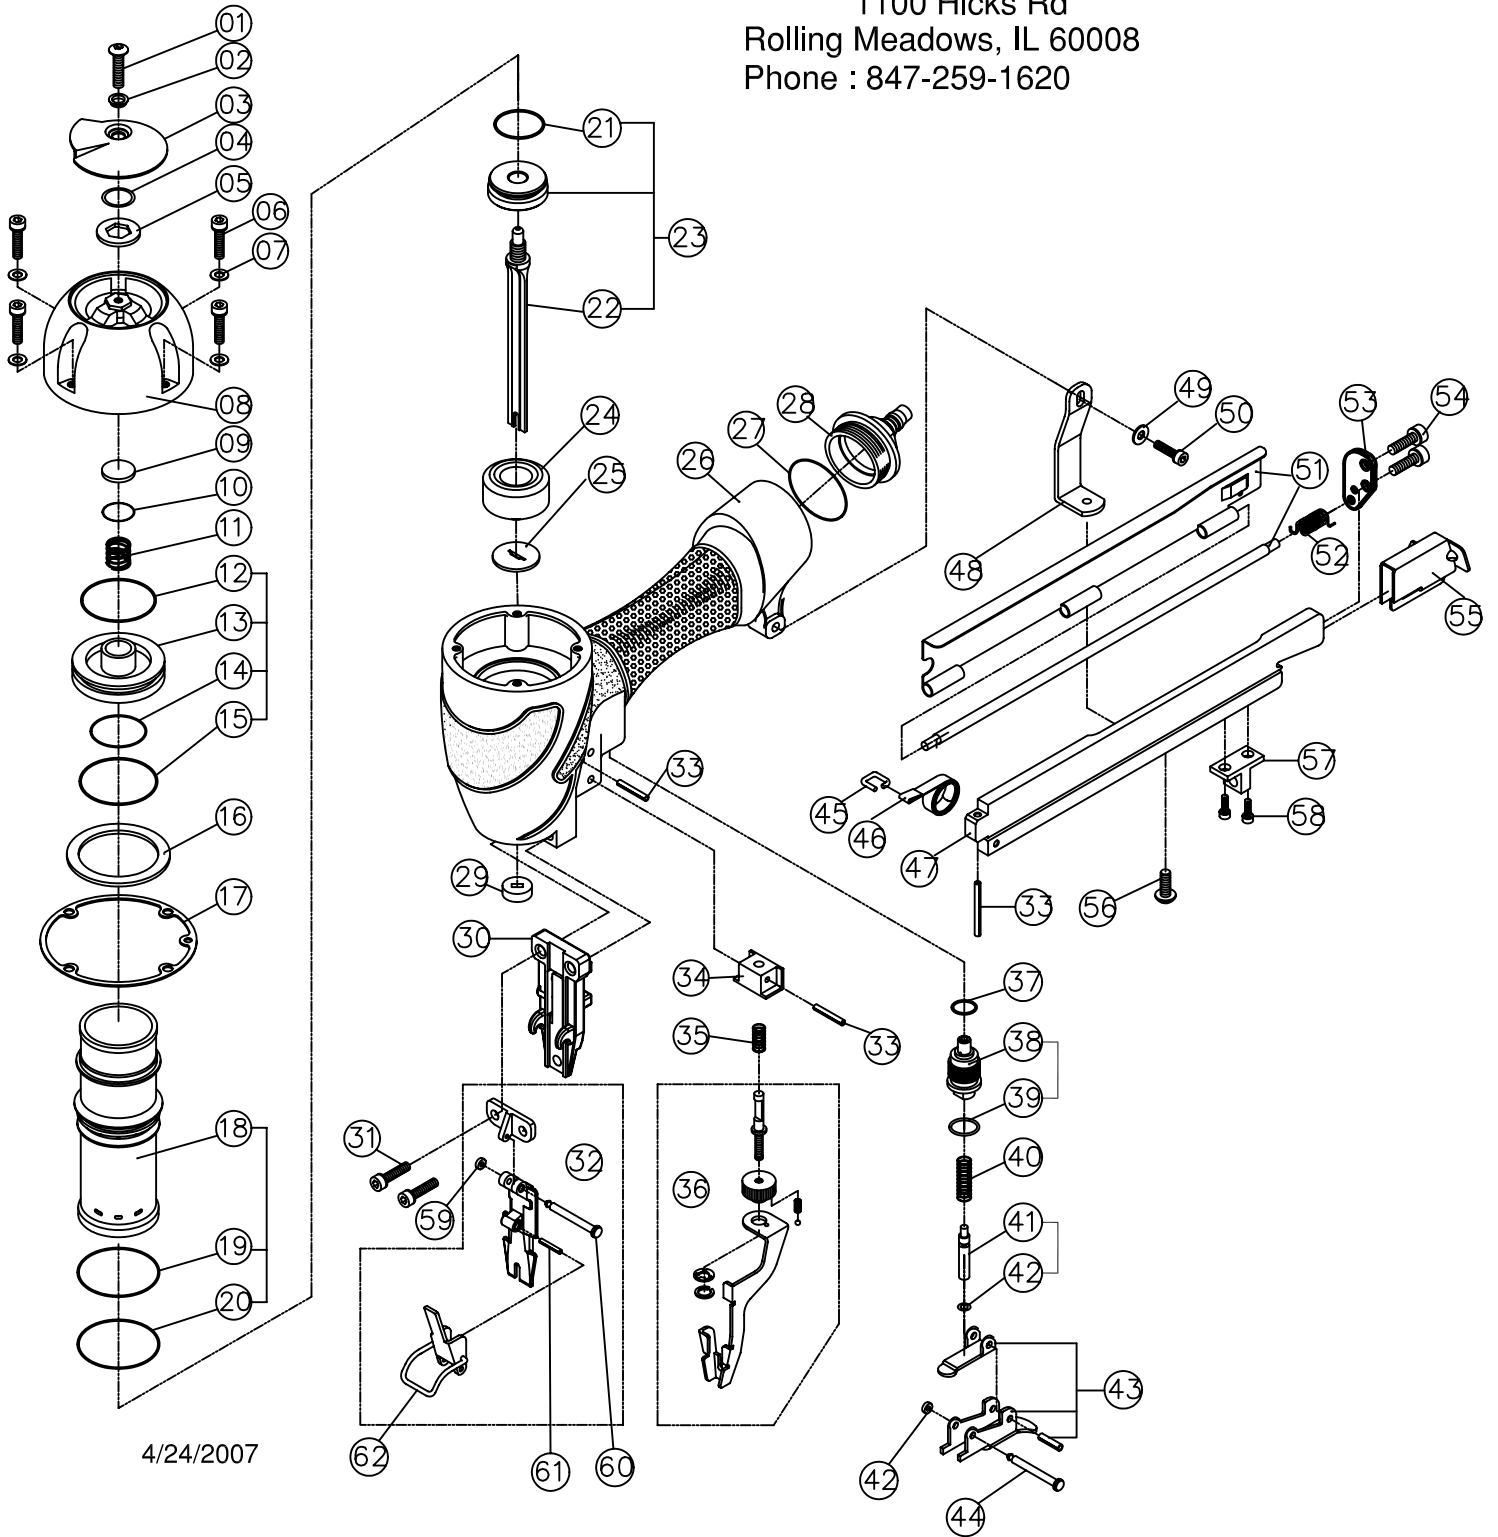

MODEL TS6825S

SPOTNAILS

DIVISION OF PEACE INDUSTRIES, LTD.

1100 Hicks Rd
Rolling Meadows, IL 60008
Phone : 847-259-1620

4/24/2007

SPOTNAILS MODEL TS6825S

Ref No.	Part No.	Description
01	P-24370	Screw
02	P-96118	Bushing
03	P-70046	Exhaust Deflector
04	P-64377	O-Ring
05	P-32217	Washer
06	P-24358	Cap Screw
07	P-32211	Flat Washer
08	P-60180	Cap
◆	09	P-15193 Exhaust Seal
◆	10	P-64384 O-Ring
◆	11	P-18331 Poppet Spring
◆	12	P-64232 Poppet O-Ring
◆	13	P-63042 Poppet
◆	14	P-64422 Piston Stop O-Ring
◆	15	P-64467 Cylinder Seal O-Ring
◆	16	P-03081 Guide Spacer
◆	17	P-62079 Gasket
◆	18	P-05106 Cylinder
◆	19	P-64235 Cylinder O-Ring
◆	20	P-64423 O-Ring
◆	21	P-64424 Piston O-Ring
◆	22	P-06256 Driver Blade
◆	23	AS-06077 Piston & Driver Assembly
◆	24	P-15121 Bumper
◆	25	P-15161 Return Seal
◆	26	P-01271 Body
◆	27	P-64425 O-Ring
◆	28	P-60175 End Cap
◆	29	P-15214 Return Seal
◆	30	P-08495 Wear Plate
◆	31	P-24300 Screw

Ref No.	Part No.	Description
32	AS-10056	Front Plate Assembly
33	P-07262	Pin
34	P-53165	Safety Guide
35	P-18328	Spring
36	AS-53070	Safety Assembly
◆	37	P-64239 O-Ring
◆	38	P-22114 Bleeder Valve
◆	39	P-64241 O-Ring
◆	40	P-18227 Spring
◆	41	P-22179 Plunger
◆	42	P-64240 O-Ring
◆	43	AS-21014 Trigger Assembly
◆	44	P-07327 Trigger Pin
◆	45	P-18233 Spring Clip
◆	46	P-18232 Negator Spring
◆	47	P-12491 Magazine
◆	48	P-13078 Bracket
◆	49	P-32170 Washer
◆	50	P-24307 Screw
◆	51	AS-99085 Magazine Cover Assembly
◆	52	P-18454 Spring
◆	53	P-05107 Fixed Spacer
◆	54	P-24353 Screw
◆	55	P-09170 Pusher
◆	56	P-24370 Screw
◆	57	P-97476 String Guide
◆	58	P-24304 Screw
◆	59	P-64434 O-Ring
◆	60	P-07356 Step Pin
◆	61	P-07239 Pin
◆	62	AS-04037 Latch Assembly

◆ Parts Included In AS-97298 O-Ring And Seal Kit