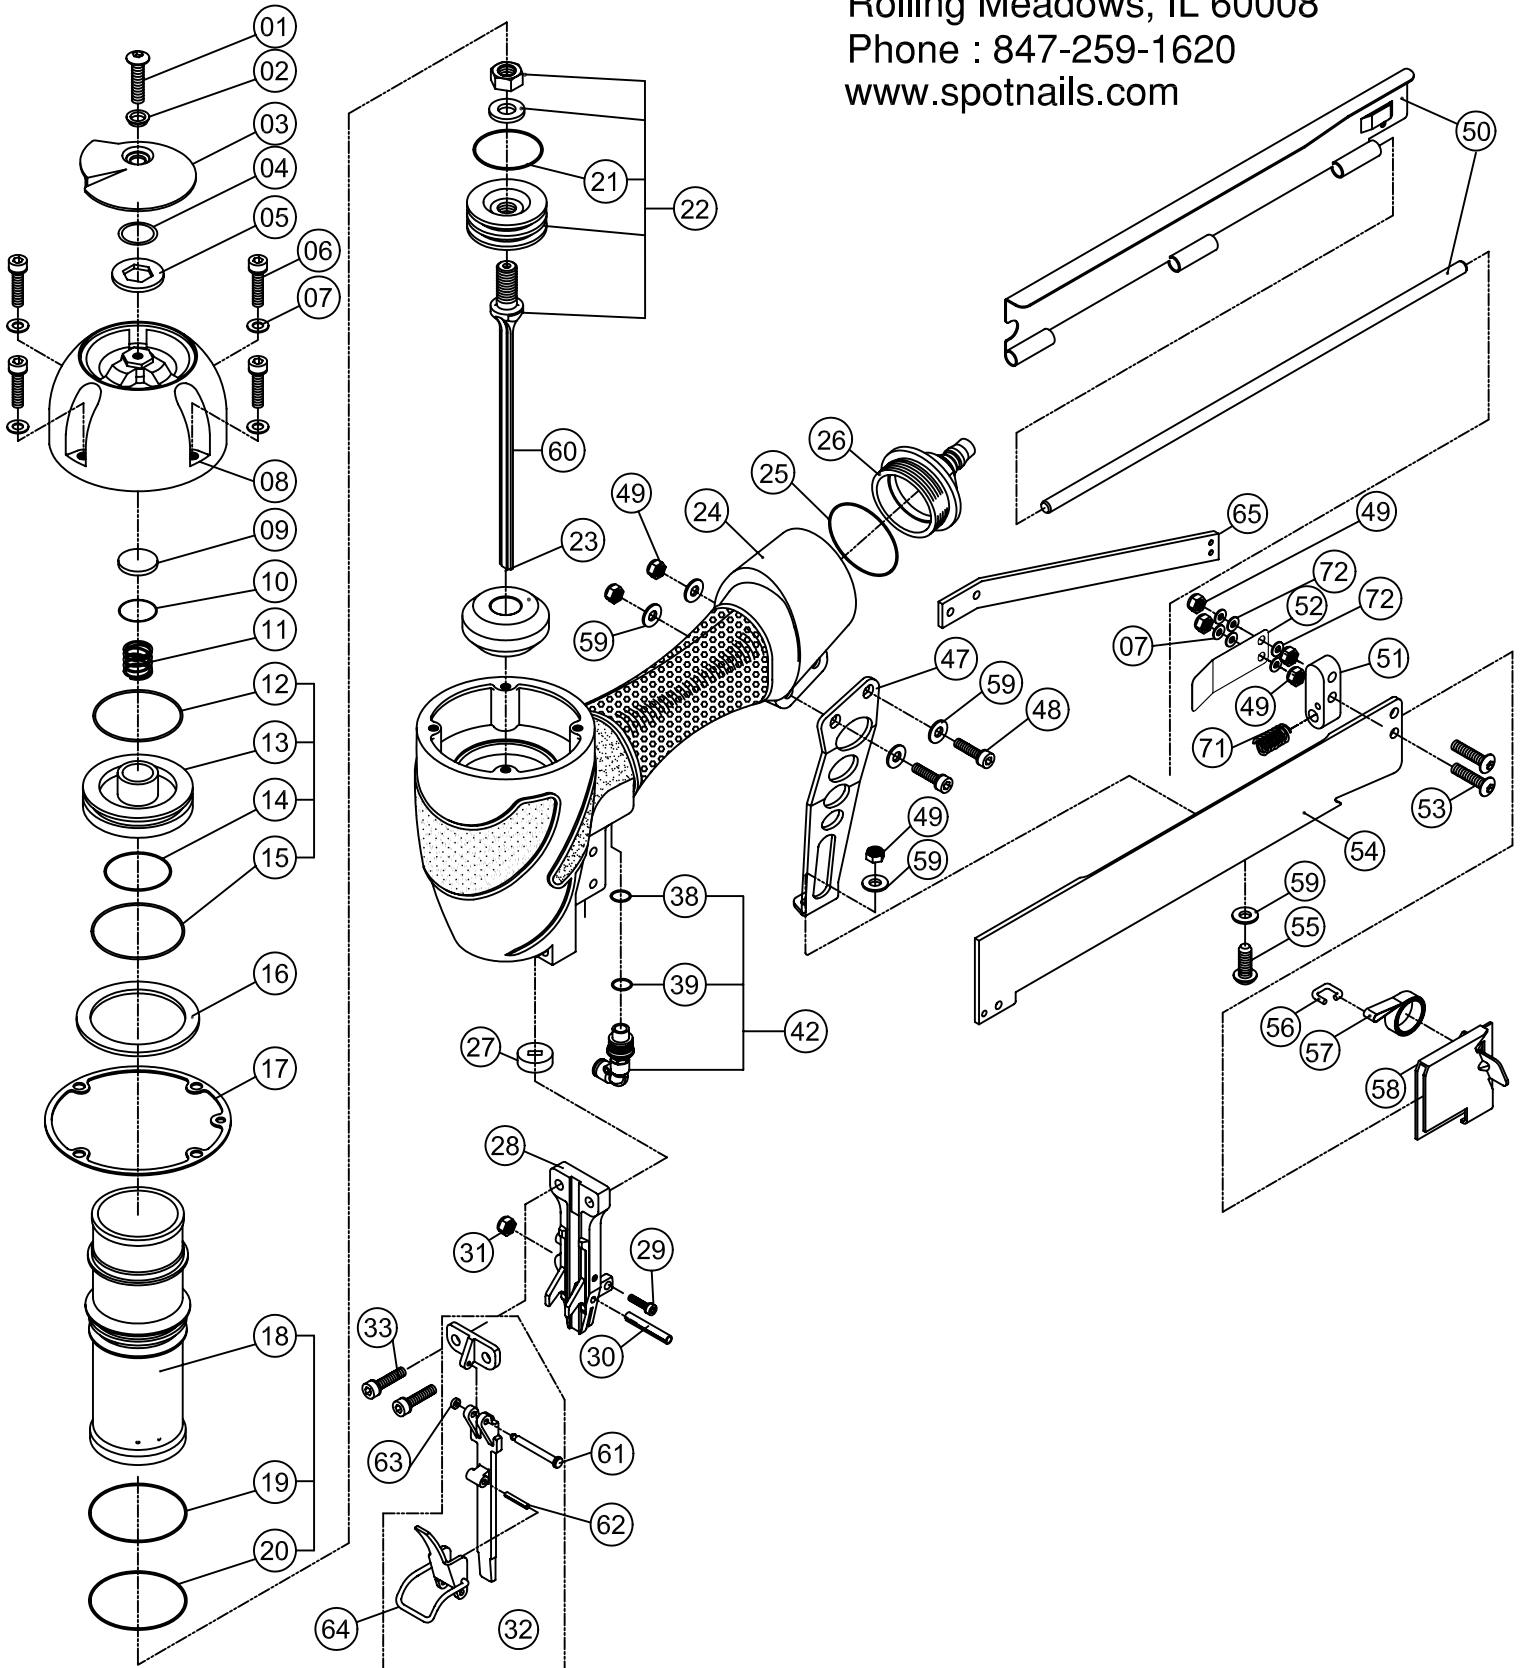

## SPOTNAILS MODEL WS4840LM

Ref No.	Part No.	Description
01	P-24370	Screw
02	P-96118	Bushing
03	P-70042	Exhaust Deflector
04	P-64377	O-Ring
05	P-32217	Washer
06	P-24300	Screw
07	P-32211	Flat Washer
08	P-60174	Cap
◆	09	P-15193 Exhaust Seal
◆	10	P-64384 O-Ring
◆	11	P-18331 Poppet Spring
◆	12	P-64385 Poppet O-Ring
◆	13	P-63038 Poppet
◆	14	P-64233 Piston Stop O-Ring
◆	15	P-64386 Cylinder Seal O-Ring
◆	16	P-03070 Guide Spacer
◆	17	P-62071 Gasket
◆	18	P-05097 Cylinder
◆	19	P-64387 Cylinder O-Ring
◆	20	P-64242 O-Ring
◆	21	P-64388 Piston O-Ring
◆	22	AS-06037 Piston & Driver Assembly
◆	23	P-15195 Bumper
◆	24	P-01261 Body
◆	25	P-64389 O-Ring
◆	26	P-60175 End Cap
◆	27	P-15196 Return Seal
◆	28	P-08465 Wear Plate
◆	29	P-24311 Screw

Ref No.	Part No.	Description
30	P-07290	Roll Pin
31	P-26125	Nut
32	AS-10045	Front Plate Assembly
33	P-24358	Screw
◆	38	P-64239 O-Ring
◆	39	P-64391 O-Ring
◆	42	AS-97269 Remote Valve
◆	47	P-13069 Bracket
◆	48	P-24358 Screw
◆	49	P-26126 Nut
◆	50	AS-99089 Magazine Cover Assembly
◆	51	P-05098 Fixed Spacer
◆	52	P-18488 Spring
◆	53	P-24489 Screw
◆	54	P-12482 Track
◆	55	P-24310 Screw
◆	56	P-18233 Spring Clip
◆	57	P-18481 Negator Spring
◆	58	P-09149 Pusher
◆	59	P-32144 Washer
◆	60	P-06228 Driver Blade
◆	61	P-07356 Step Pin
◆	62	P-07353 Spring Pin
◆	63	P-64434 O-Ring
◆	64	AS-04035 Latch Assembly
◆	65	P-13094 Bracket
◆	71	P-18493 Spring
◆	72	P-32245 Spacer