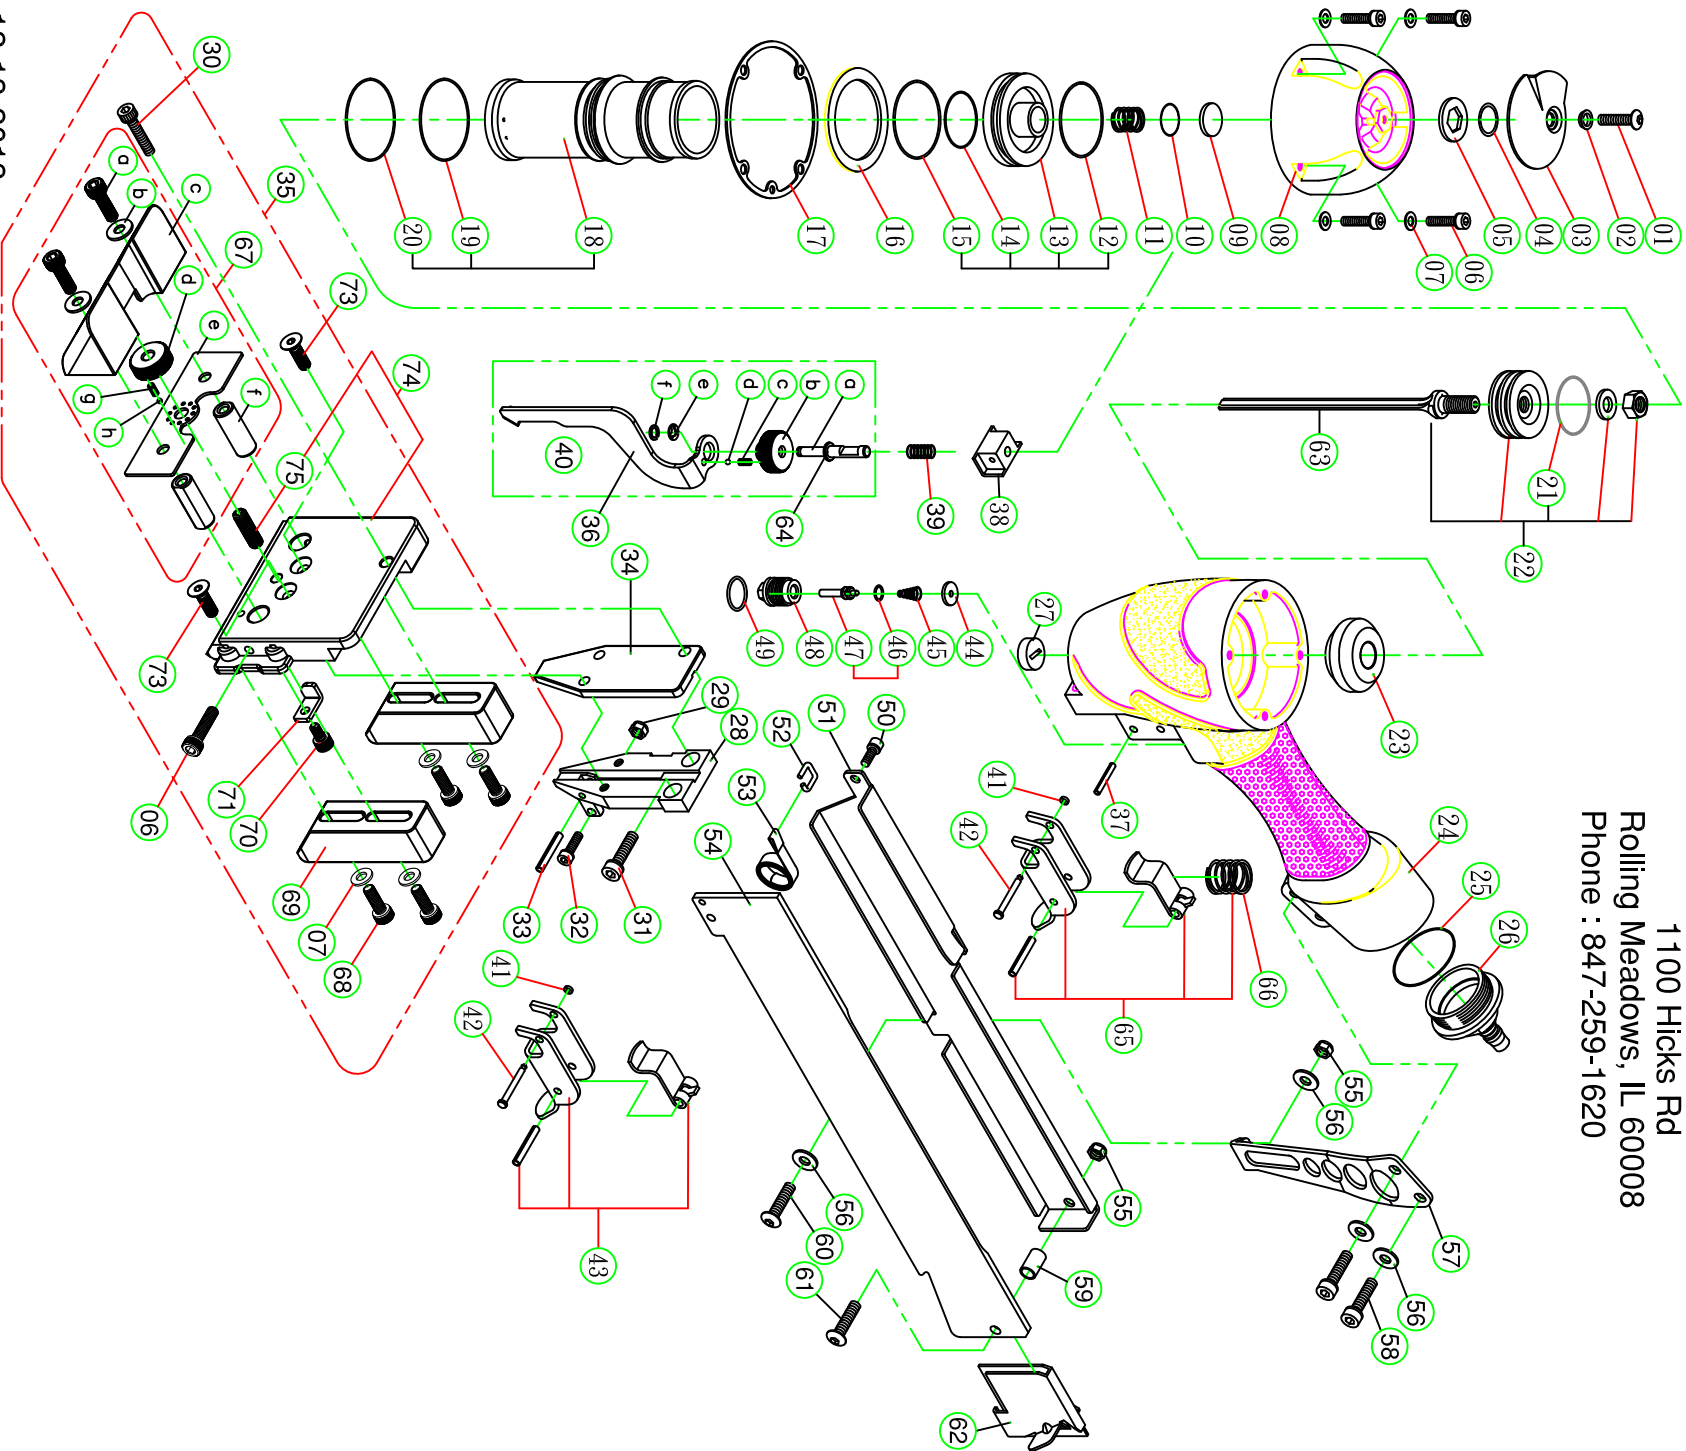

MODEL WS4840 W6

SPOTNAILS

DIVISION OF PEACE INDUSTRIES, LTD.

1100 Hicks Rd

Rolling Meadows, IL 60008

Phone : 847-259-1620

SPOTNAILS MODEL WS4840 W6

Ref No.	Part No.	Description	Ref No.	Part No.	Description
01	P-24370	Screw	39	P-18328	Spring
02	P-96118	Bushing	40	AS-53077	Safety Assembly
03	P-70042	Exhaust Deflector	41	P-64240	O-Ring
04	P-64377	O-Ring	42	P-07327	Trigger Pin
05	P-32217	Washer	43	AS-21008	Trigger Assembly
06	P-24300	Screw	44	P-15194	Valve Seal
07	P-32211	Flat Washer	45	P-18283	Spring
08	P-60174	Cap	46	P-64390	O-Ring
09	P-15193	Exhaust Seal	47	P-22165	Plunger
10	P-64384	O-Ring	48	P-22166	Valve Housing
11	P-18331	Poppet Spring	49	P-64391	O-Ring
12	P-64385	Poppet O-Ring	50	P-24309	Screw
13	P-63038	Poppet	51	P-12232	Track Cover
14	P-64233	Piston Stop O-Ring	52	P-18233	Spring Clip
15	P-64386	Cylinder Seal O-Ring	53	P-18232	Negator Spring
16	P-03070	Guide Spacer	54	P-12231	Track
17	P-62071	Gasket	55	P-26124	Nut
18	P-05097	Cylinder	56	P-32114	Washer
19	P-64387	Cylinder O-Ring	57	P-13081	Bracket
20	P-64242	O-Ring	58	P-24306	Screw
21	P-64388	Piston O-Ring	59	P-03053	Spacer
22	AS-06058	Piston & Driver Assembly	60	P-24310	Screw
23	P-15195	Bumper	61	P-24319	Screw
24	P-01273	Body	62	P-09149	Pusher
25	P-64425	O-Ring	63	P-06240	Driver Blade
26	P-60175	End Cap	64	P-07477	Safety Pin
27	P-15196	Return Seal	65	AS-21029	Restrictive Trigger
28	P-08509	Wear Plate	66	P-18267	Spring
29	P-26125	Nut	67	AS-99099	Base Assy
30	P-24456	Screw	68	P-24312	Screw
31	P-24306	Screw	69	P-97442	Support Foot
32	P-24311	Screw	70	P-24304	Screw
33	P-07290	Roll Pin	71	P-13113	Bracket
34	P-10338	Front Plate	73	P-24607	Screw
35	AS-99098	Flooring Assembly	74	AS-99100	Plate Assy
36	P-52038	Safety	75	P-24605	Set Screw
37	P-07291	Pin			
38	P-53165	Safety Guide			

◆ Parts Included In AS-97281 O-Ring And Seal Kit