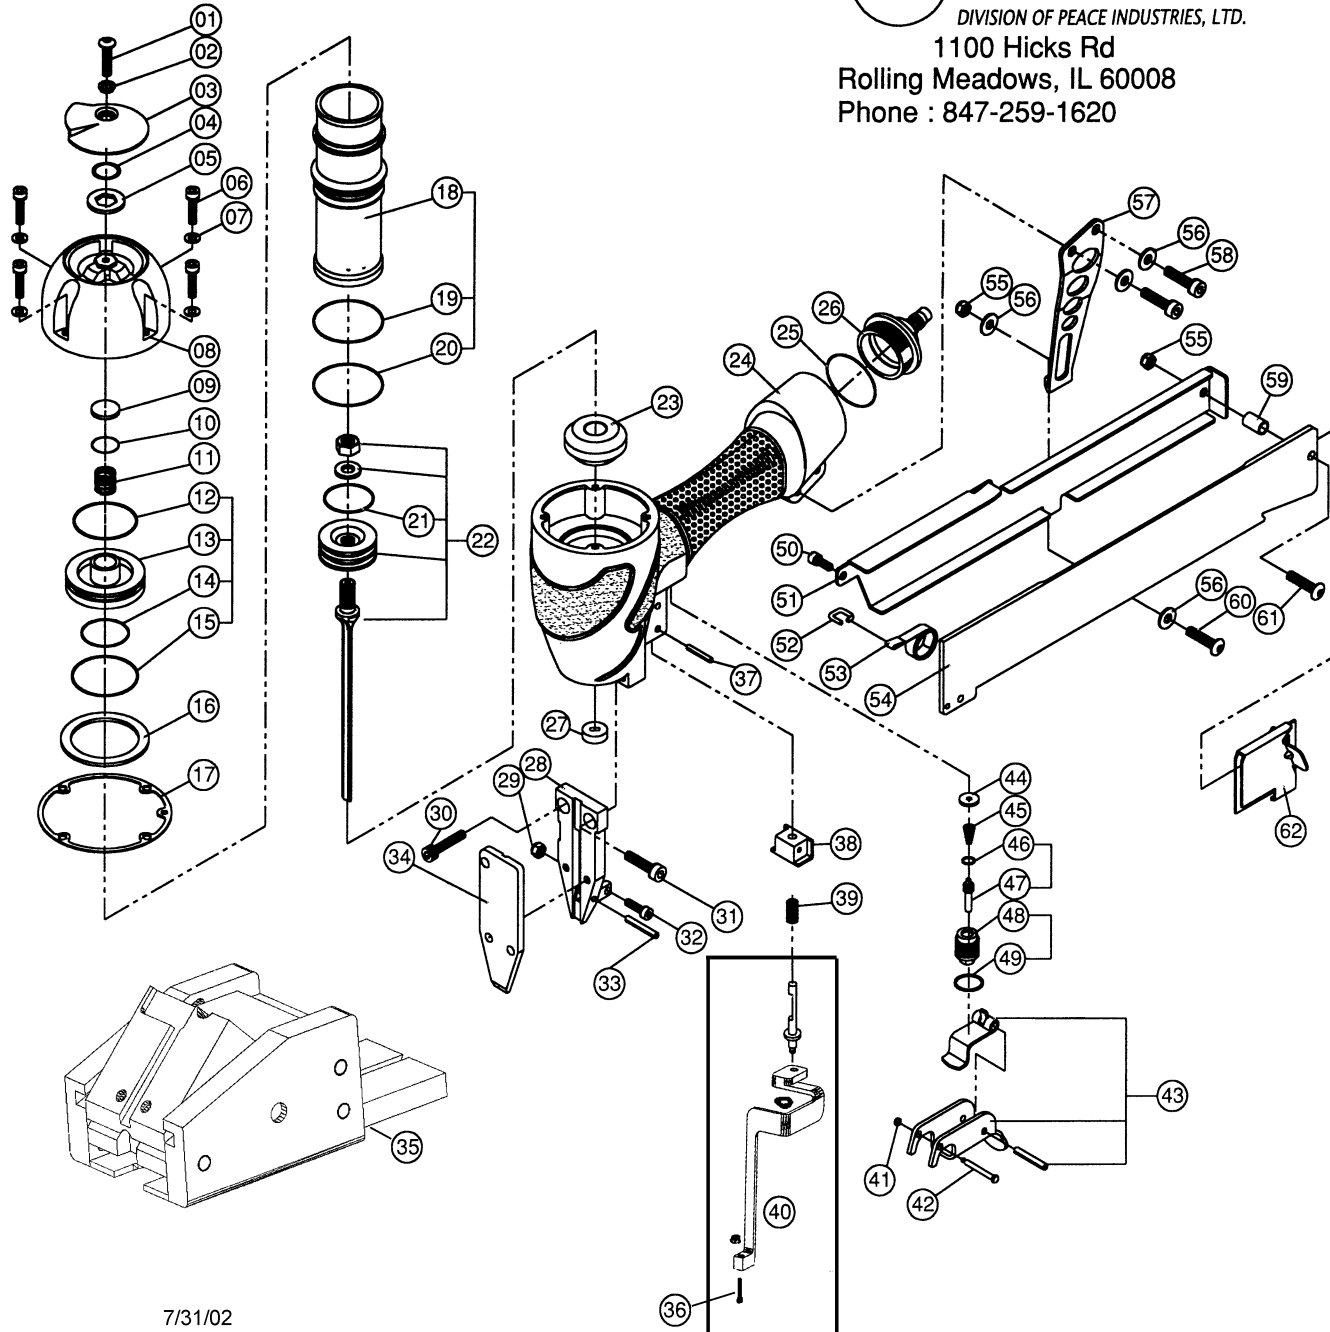

MODEL WS4840 W

SPOTNAILS®

DIVISION OF PEACE INDUSTRIES, LTD.

1100 Hicks Rd
Rolling Meadows, IL 60008
Phone : 847-259-1620

SPOTNAILS MODEL WS4840W

Ref No.	Part No.	Description	
01	P-24370	Screw	
02	P-96118	Bushing	
03	P-70042	Exhaust Deflector	
04	P-64377	O-Ring	
05	P-32217	Washer	
06	P-24300	Screw	
07	P-32211	Flat Washer	
08	P-60174	Cap	
◆	09	P-15193	Exhaust Seal
◆	10	P-64384	O-Ring
	11	P-18331	Poppet Spring
◆	12	P-64385	Poppet O-Ring
	13	P-63038	Poppet
◆	14	P-64233	Piston Stop O-Ring
◆	15	P-64386	Cylinder Seal O-Ring
	16	P-03070	Guide Spacer
◆	17	P-62071	Gasket
	18	P-05097	Cylinder
◆	19	P-64387	Cylinder O-Ring
◆	20	P-64242	O-Ring
◆	21	P-64388	Piston O-Ring

Ref No.	Part No.	Description
22	AS-06037	Piston & Driver Assembly
23	P-15195	Bumper
24	P-01261	Body
25	P-64389	O-Ring
26	P-60175	End Cap
27	P-15196	Return Seal
28	P-08431	Wear Plate
29	P-26125	Nut
30	P-24307	Screw
31	P-24342	Screw
32	P-24311	Screw
33	P-07290	Roll Pin
34	P-10269	Front Plate
35	AS-99079	Flooring Attachment
36	P-24451	Nylon Screw
37	P-07291	Pin
38	P-53165	Safety Guide
39	P-18328	Spring
40	AS-53055	Safety Assembly
41	P-64240	O-Ring
42	P-07327	Trigger Pin

Ref No.	Part No.	Description
43	AS-21008	Trigger Assembly
44	P-15194	Valve Seal
45	P-18283	Spring
46	P-64390	O-Ring
47	P-22165	Plunger
48	P-22166	Valve Housing
49	P-64391	O-Ring
50	P-24309	Screw
51	P-12232	Track Cover
52	P-18233	Spring Clip
53	P-18232	Negator Spring
54	P-12231	Track
55	P-26124	Nut
56	P-32144	Washer
57	P-13069	Bracket
58	P-24306	Screw
59	P-03053	Spacer
60	P-24310	Screw
61	P-24319	Screw
62	P-09149	Pusher

◆ Parts Included In AS-97281 O-Ring And Seal Kit