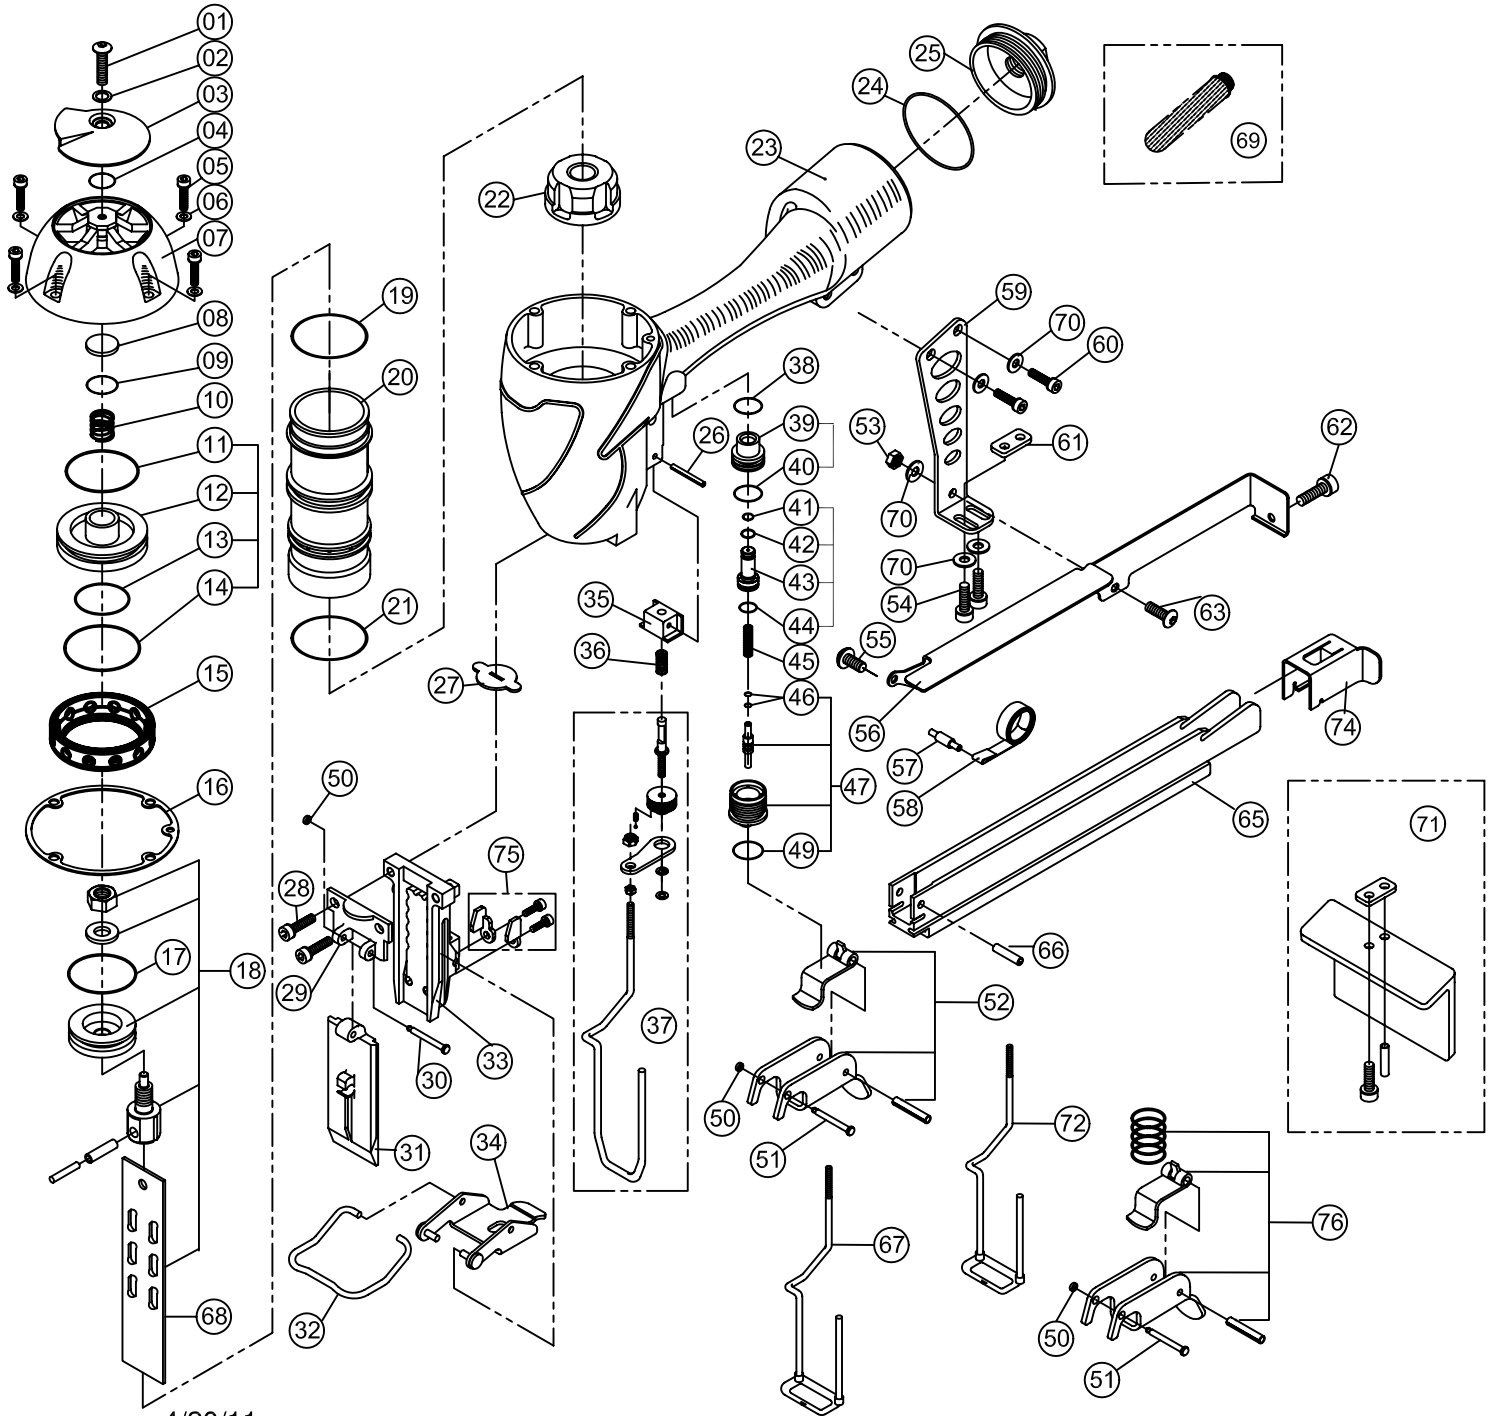

MODEL XS3640LM

SPOTNAILS®

DIVISION OF PEACE INDUSTRIES, LTD.

1100 Hicks Rd

Rolling Meadows, IL 60008

Phone : 847-259-1620

www.spotnails.com

4/20/11

SPOTNAILS MODEL XS3640LM

Ref No.	Part No.	Description
01	P-24370	Screw
02	P-96118	Bushing
03	P-70041	Exhaust Deflector
04	P-64377	O-Ring
05	P-24300	Cap Screw
06	P-32211	Flat Washer
07	P-60172	Cap
08	P-15187	Exhaust Seal
09	P-64378	O-Ring
10	P-18327	Poppet Spring
11	P-64028	Poppet O-Ring
12	P-63037	Poppet
13	P-64379	Piston Stop O-Ring
14	P-64380	Cylinder Seal O-Ring
15	P-03079	Guide Spacer
16	P-62070	Gasket
17	P-64228	Piston O-Ring
18	AS-06044	Piston & Driver Assembly
19	P-64330	Cylinder O-Ring
20	P-05096	Cylinder
21	P-64419	O-Ring
22	P-15197	Bumper
23	P-01263	Body
24	P-64312	O-Ring
25	P-60156	End Cap
26	P-07262	Pin
27	P-15203	Return Seal
28	P-24358	Screw
29	P-10285	Stationary Front Plate
30	P-07357	Step Pin
31	P-10289	Removable Front Plate
32	P-18333	Latch Spring
33	P-08472	Wear Plate
34	P-04062	Quick Clear Latch
35	P-53165	Safety Guide
36	P-18328	Spring
37	AS-53045	Safety Assembly

Ref No.	Part No.	Description
38	P-64332	Valve Housing O-Ring
39	P-22144	Trigger Valve Cap
40	P-64333	O-Ring
41	P-64334	O-Ring
42	P-64335	O-Ring
43	P-22145	Pilot Valve
44	P-64336	O-Ring
45	P-18227	Spring
46	P-64383	Plunger O-Rings
47	AS-22037	Plunger Assembly
49	P-64328	O-Ring
50	P-64240	O-Ring
51	P-07327	Trigger Pin
52	AS-21008	Trigger Assembly
53	P-26126	Nut
54	P-24430	Screw
55	P-24432	Screw
56	P-12563	Magazine Cover
57	P-07335	Negator Spring Pin
58	P-18556	Negator Spring
59	P-13070	Bracket
60	P-24301	Screw
61	P-26159	Nut Plate
62	P-24433	Screw
63	P-24434	Screw
65	P-12564	Magazine
66	P-07339	Pin
67	P-53167	Lathing Safety (Optional)
68	P-06223	Driver Blade
69	P-97454	Filter (Optional)
70	P-32107	Washer
71	AS-97296	Shingle Guide Assy. (Optional)
72	P-53175	Roofing Safety (Optional)
74	P-09213	Pusher
75	AS-99088	Wear Plate Filler
76	AS-21026	Restrictive Trigger Assembly (Optional)

◆ Parts Included In AS-97288 O-Ring And Seal Kit