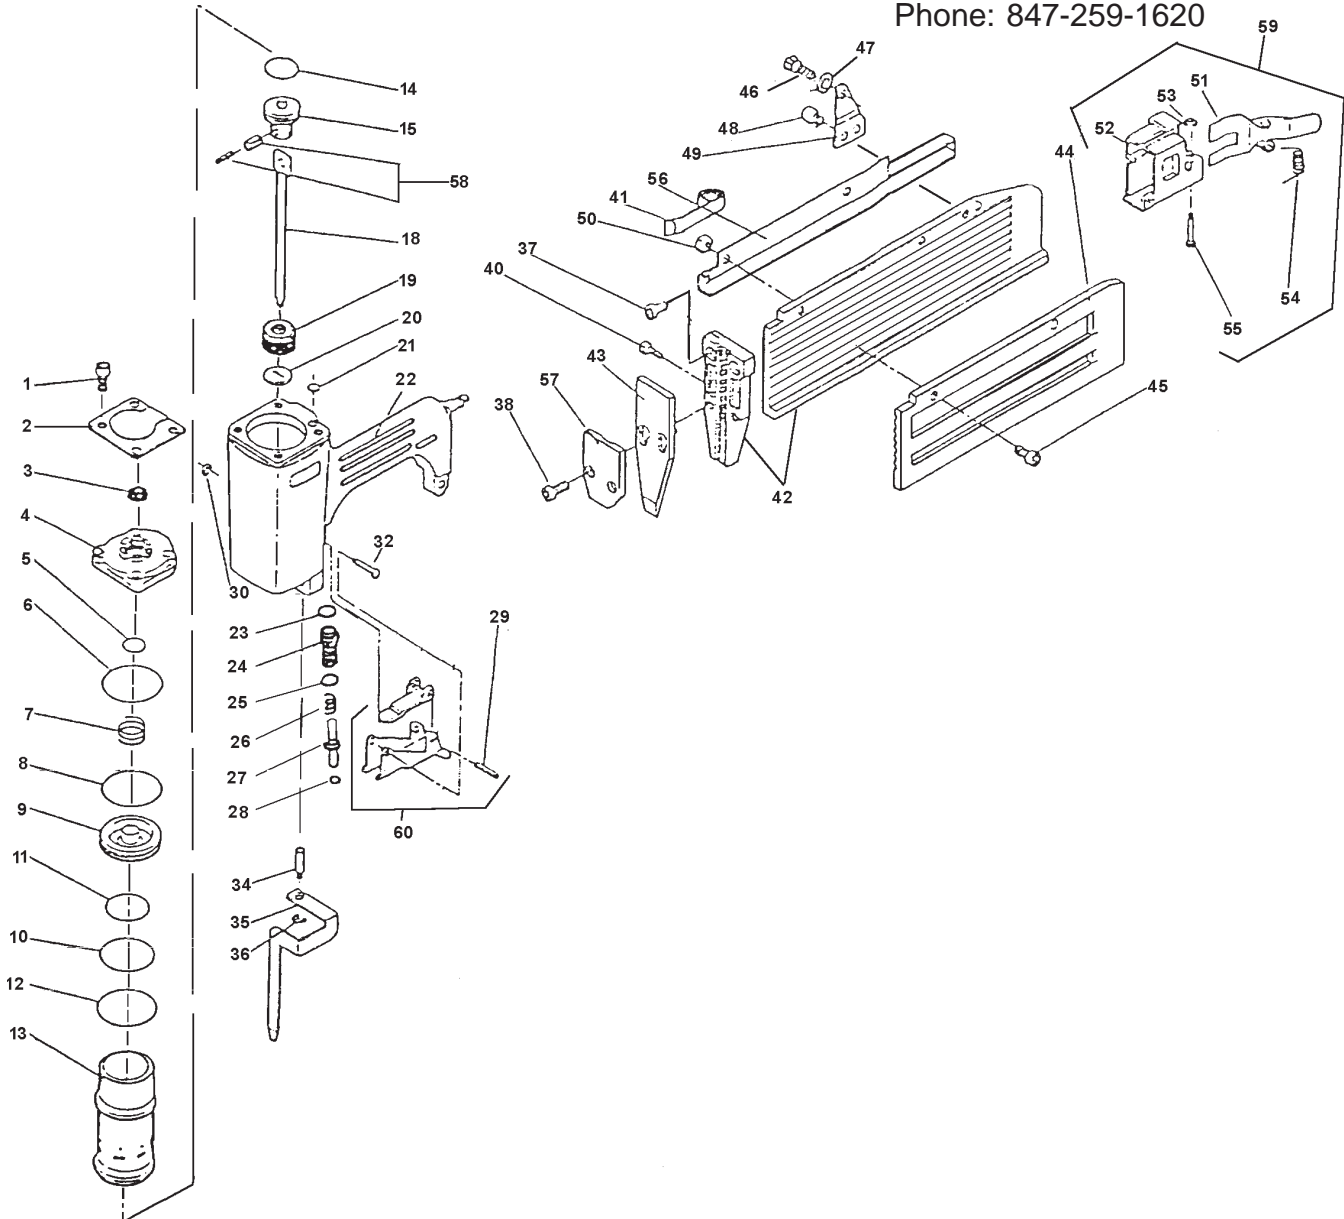

MODEL FB1632

SPOTNAILS®
DIVISION OF PEACE INDUSTRIES, LTD.

1100 Hicks Rd
Rolling Meadows, IL 60008
Phone: 847-259-1620

SPOTNAILS MODEL FB1632

Ref No.	Part No.	Description
1	P-24300	Screw
2	P-70032	Exhaust Cover
3	P-15120	Exhaust Seal
4	P-60135	Body Cap
5	P-64230	Poppet O-Ring
6	P-64231	Cap O-Ring
7	P-18226	Spring
8	P-64232	Poppet O-Ring
9	P-63030	Poppet Valve
10	P64233	Piston Stop O-Ring
11	P-64234	Cylinder Seal O-Ring
12	P-64242	Cylinder O-Ring
13	P-05071	Cylinder
14	P-64243	Piston O-Ring
15	P-66088	Piston
18	P-06205	Driver Blade
19	P-15123	Bumper
20	P-15124	Return Seal
21	P-64237	Pipe O-Ring
22	P-01242	Body
23	P-64239	O-Ring
24	P-22114	Bleeder Valve
25	P-64241	O-Ring
26	P-18227	Spring
27	P-22113	Plunger
28	P-64240	Plunger O-Ring
29	P-07239	Pin
30	P-32143	E-Ring

Ref No.	Part No.	Description
32	P-07234	Trigger Pin
34	P-07238	Safety Yoke Pin
35	P-53120	Contact-Safety Yoke
36	P-32143	E-Ring
37	P-24301	Screw
38	P-24302	Screw
40	P-24303	Screw
41	P-18234	Neg. Spring
42	AS-12144	Magazine Assembly
43	P-10258	Front Plate
44	P-12237	Side Cover
45	P-24312	Screw
46	P-24306	Screw
47	P-32144	Washer
48	P-24313	Screw
49	P-13042	Bracket
50	P-26126	Nut
51	P-09150	Pusher
52	P-09151	Feeder Unit
53	P-32142	E-Ring
54	P-18235	Spring
55	P-07240	Feeder Pin
56	P-12238	Feeder Cover
57	P-52034	Safety Yoke Guide
58	AS-07001	Piston Pin Assembly
59	AS-09039	Pusher Assembly
60	AS-21006	Trigger Assembly