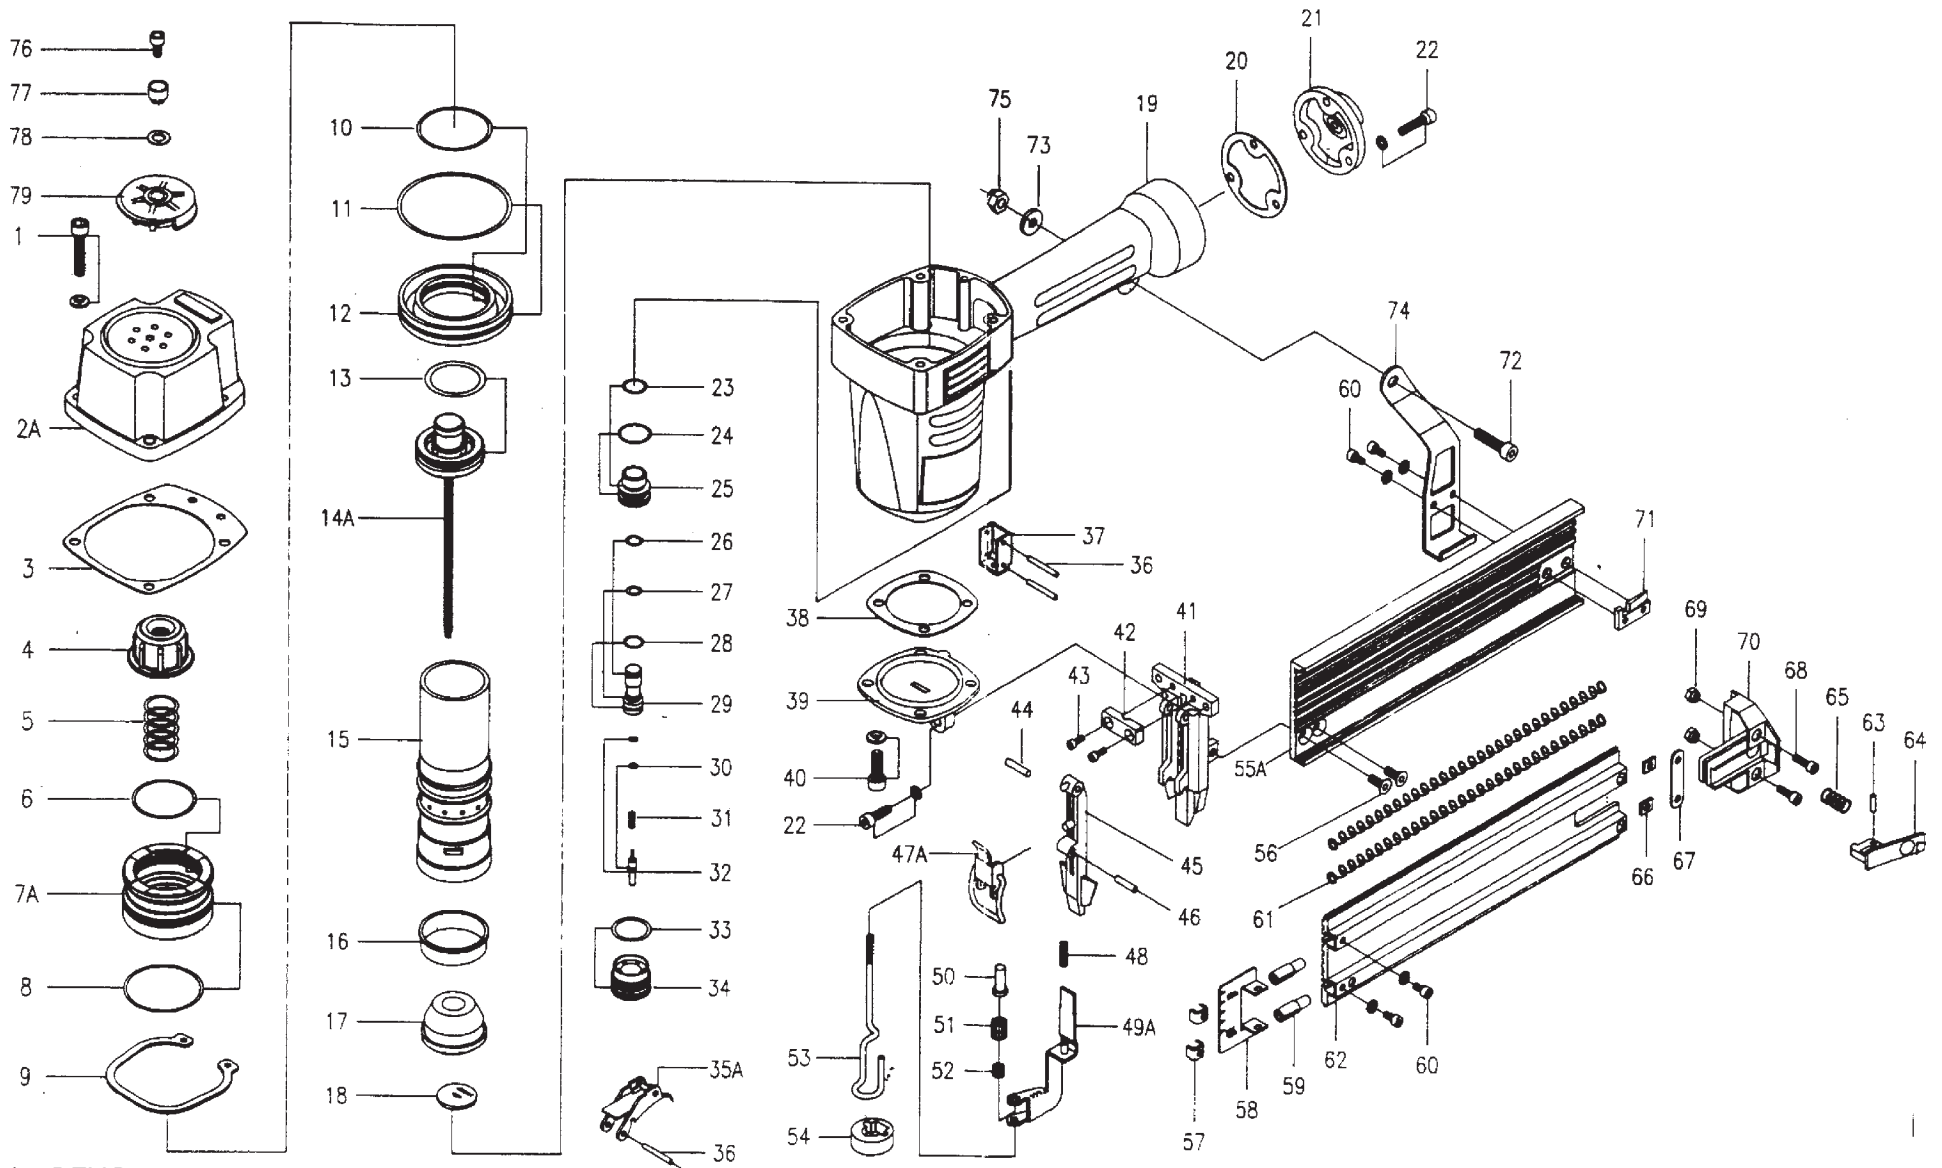

## MODEL KB1564

| Ref. No. | Part No. | Description        |
|----------|----------|--------------------|
| 1        | P-24359  | Hex Soc. Head Bolt |
| 2A       | AS-60047 | Cap Assembly       |
| 3        | P-62057  | Gasket             |
| 4        | P-15144  | Piston Stopper     |
| 5        | P-18255  | Spring             |
| 6        | P-64269  | O-Ring             |
| 7A       | P-66093  | Head Valve         |
| 8        | P-64270  | O-Ring             |
| 9        | P-32160  | Retaining Ring     |
| 10       | P-64271  | O-Ring             |
| 11       | P-64272  | O-Ring             |
| 12       | P-05080  | Cylinder Spacer    |
| 13       | P-64273  | O-Ring             |
| 14A      | AS-66119 | Driver Assembly    |
| 15       | P-05081  | Cylinder           |
| 16       | P-64274  | Cylinder Ring      |
| 17       | P-15145  | Bumper             |
| 18       | P-15148  | Driver Guide       |
| 19A      | P-01250  | Body               |
| 20       | P-62058  | Gasket             |
| 21       | P-60145  | End Cap            |
| 22       | P-24360  | Hex. Soc Head Bolt |
| 23       | P-64275  | O-Ring             |
| 24       | P-64276  | O-Ring             |
| 25       | P-22125  | Valve              |
| 26       | P-64277  | O-Ring             |