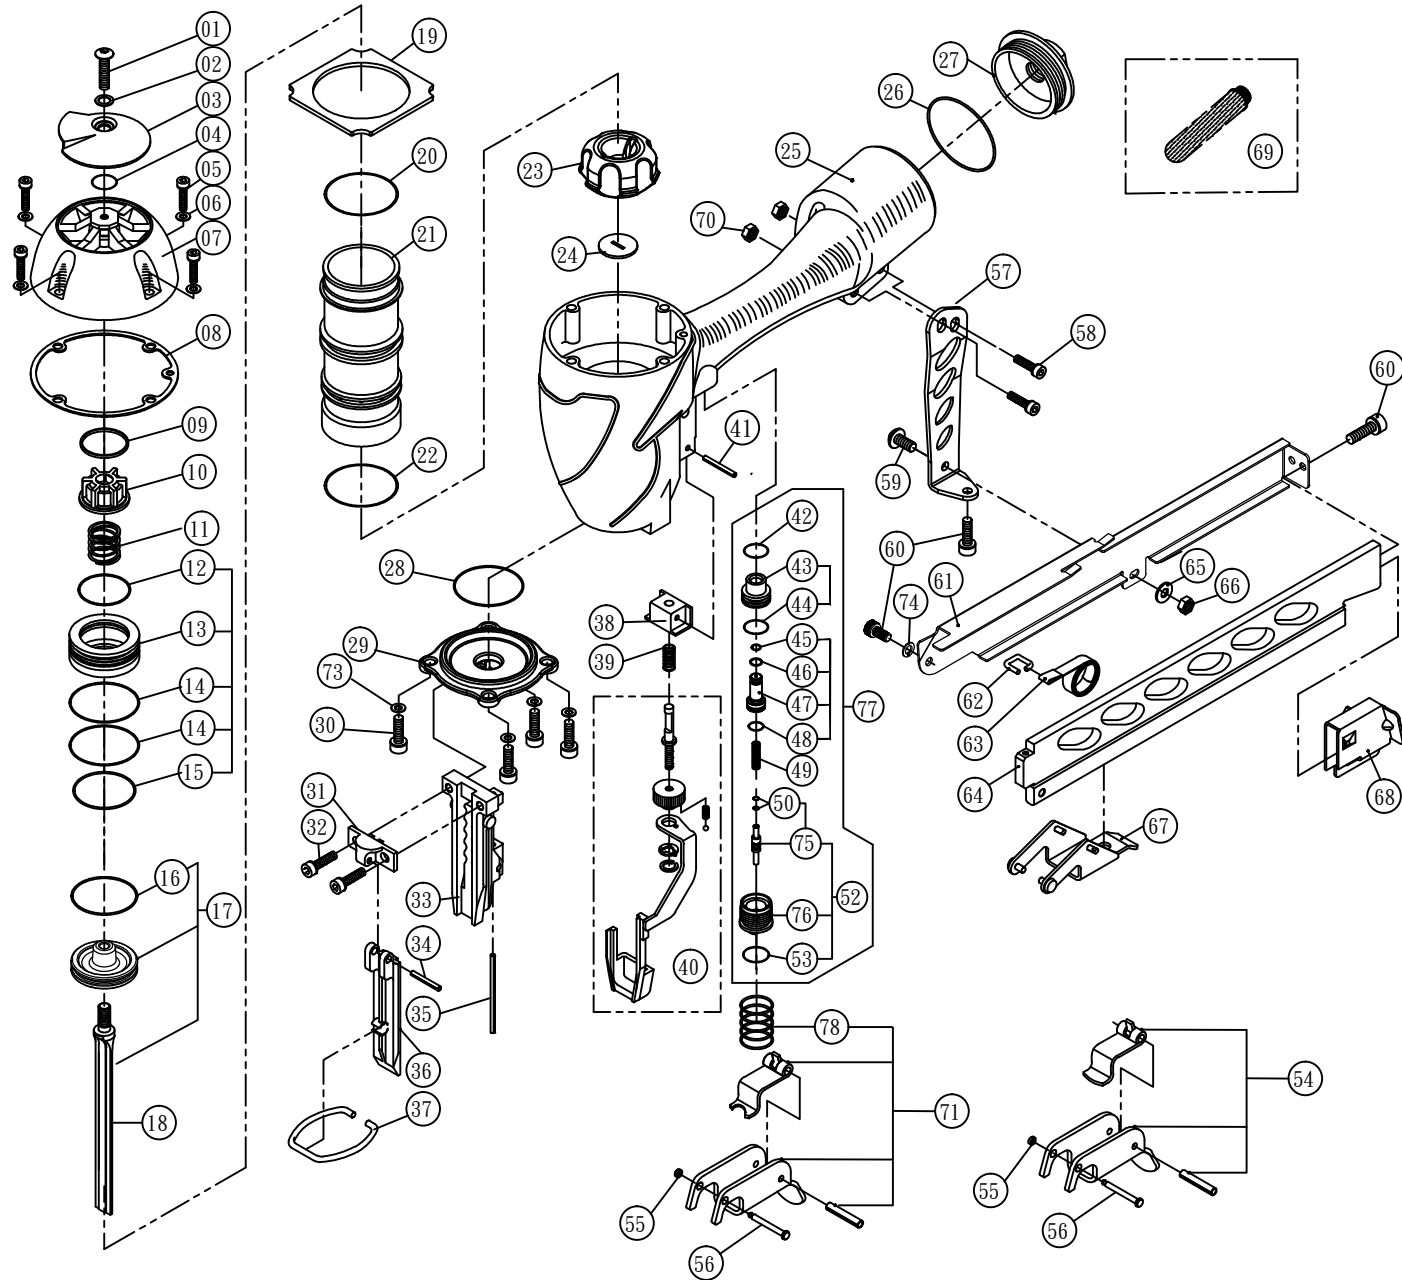

MODEL MS6650i-B

SPOTNAILS[®]

DIVISION OF PEACE INDUSTRIES, LTD.

1100 Hicks Rd
 Rolling Meadows, IL 60008
 Phone : 847-259-1620

SPOTNAILS MODEL MS6650i-B

Ref No.	Part No.	Description	Ref No.	Part No.	Description		
01	P-24370	Screw	39	P-18328	Spring		
02	P-96118	Bushing	40	AS-53058	Safety Assembly		
03	P-70047	Exhaust Deflector	41	P-07262	Pin		
04	P-64377	O-Ring	42	P-64332	Valve Housing O-Ring		
05	P-24314	Cap Screw	43	P-22144	Trigger Valve Cap		
06	P-32169	Flat Washer	44	P-64333	O-Ring		
07	P-60181	Cap	45	P-64334	O-Ring		
◆	08	P-62080	Gasket	◆	46	P-64335	O-Ring
09	P-03076	Spacer	47	P-22145	Pilot Valve		
10	P-15204	Exhaust Seal	◆	48	P-64336	O-Ring	
11	P-18442	Poppet Spring	49	P-18227	Spring		
◆	12	P-64399	Poppet O-Ring	◆	50	P-64383	Plunger O-Rings
13	P-63043	Poppet	51	AS-22037	Plunger Assembly		
◆	14	P-64426	Poppet O-Ring	◆	53	P-64328	O-Ring
◆	15	P-64312	Cylinder Seal O-Ring	54	AS-21008	Bump Fire Trigger (Black)	
◆	16	P-64427	Piston O-Ring	◆	55	P-64240	O-Ring
17	AS-06055	Piston & Driver Assembly	56	P-07327	Trigger Pin		
18	P-06237	Driver Blade	57	P-13080	Bracket		
19	P-03082	Guide Spacer	58	P-24383	Screw		
◆	20	P-64428	Cylinder O-Ring	59	P-24370	Screw	
21	P-05108	Cylinder	60	P-24353	Screw		
◆	22	P-64429	O-Ring	61	P-12594	Magazine Cover	
23	P-15215	Bumper	62	P-18131	Spring Clip		
24	P-15191	Return Seal	63	P-18298	Negator Spring		
25	P-01302	Body	64	P-27179	Magazine		
26	P-64312	O-Ring	65	P-32170	Washer		
27	P-60156	End Cap	66	P-26142	Nut		
28	P-64430	O-Ring	67	P-04060	Quick Clear Latch		
29	P-60220	Bottom Plate	68	P-09159	Pusher		
30	P-24611	Screw	69	P-97454	Filter (Available)		
31	P-10276	Stationary Front Plate	70	P-26143	Nut		
32	P-24358	Screw	71	AS-21026	Restrictive Trigger Assembly (Red)		
33	P-08463	Wear Plate	73	P-32291	Washer		
34	P-07253	Spring Pin	74	P-32229	Washer		
35	P-07257	Safety Yoke Pin	75	AS-22041	Plunger Assembly		
36	P-10277	Removable Front Plate	76	P-22233	Valve Housing		
37	P-18251	Latch Spring	77	AS-22043	Trigger Valve Assy.		
38	P-53165	Safety Guide	78	P-18267	Spring		