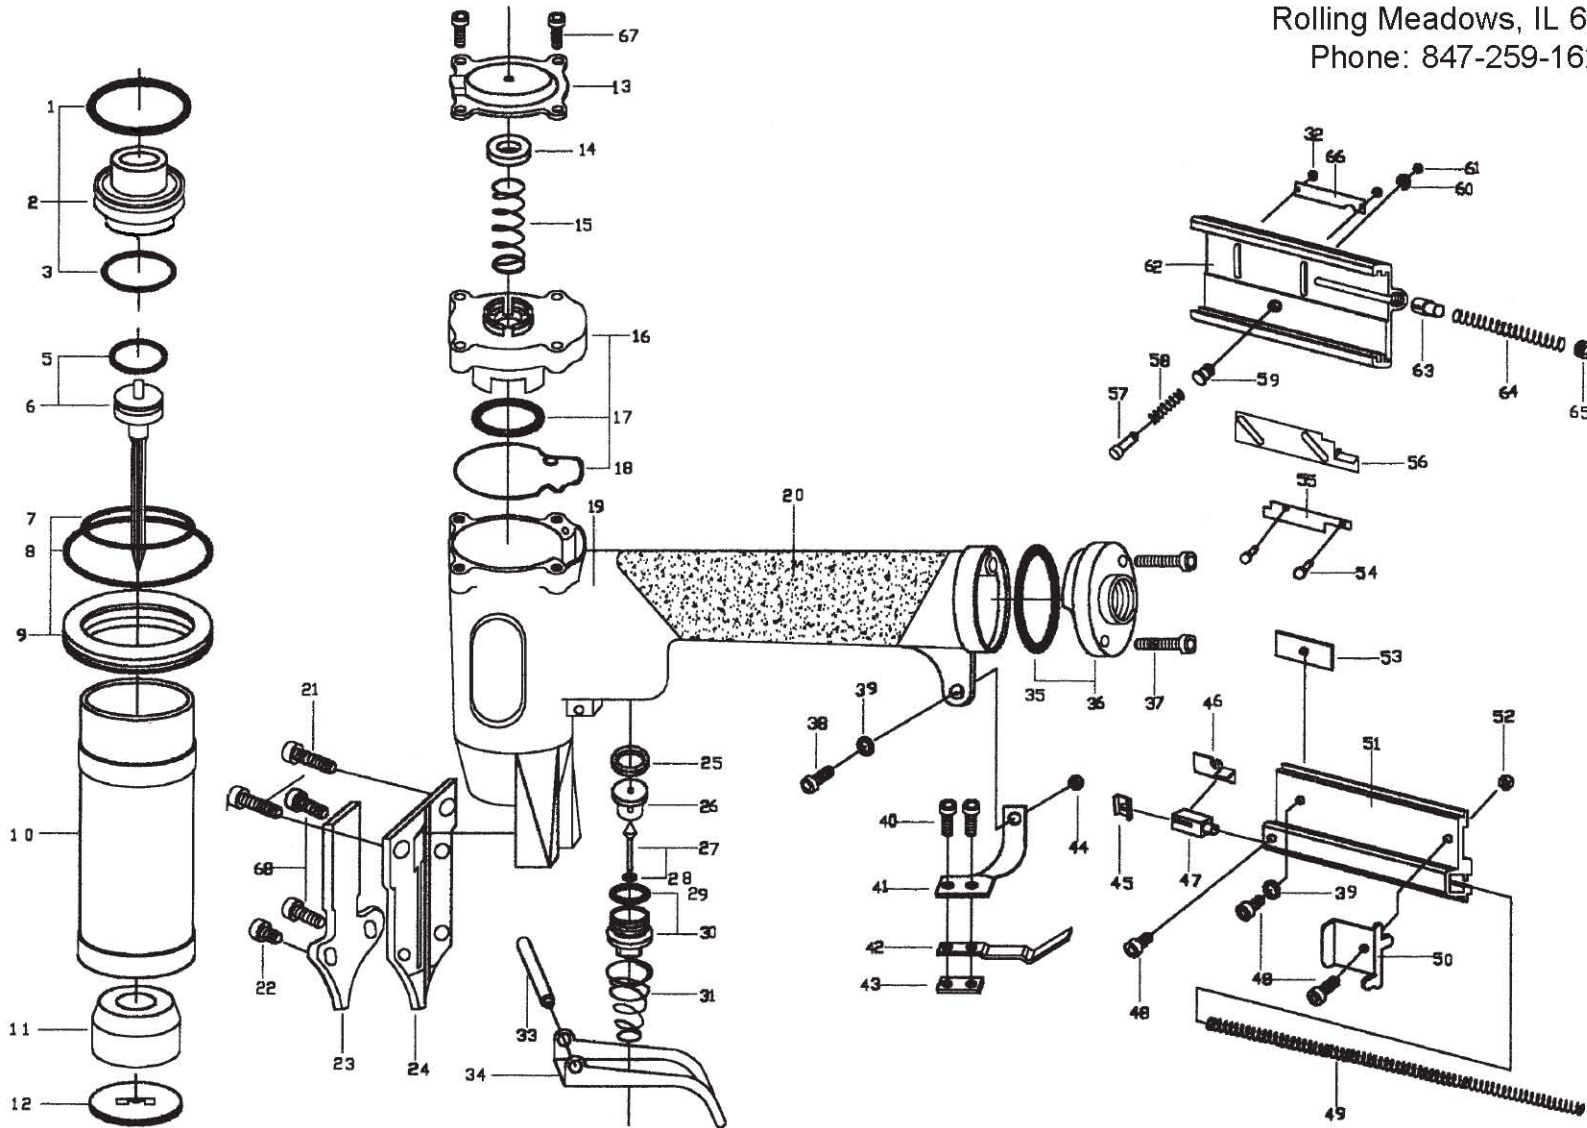

MODEL SP2325

SPOTNAILS®
DIVISION OF PEACE INDUSTRIES, LTD.
1100 Hicks Rd
Rolling Meadows, IL 60008
Phone: 847-259-1620

SPOTNAILS MODEL SP2325 PARTS LIST

ITEM	PART NO.	DESCRIPTION
1	P-64366	O-Ring
2	P-63047	Poppet
3	P-64466	O-Ring Cylinder Seal
5	P-64369	Piston O-Ring
6	AS-06034	Driver Assembly
7	P-64370	O-Ring
8	P-64371	O-Ring
9	P-05094	Cylinder Spacer
10	P-05095	Cylinder
11	P-15183	Bumper
12	P-15184	Return Seal
13	P-70040	Deflector
14	P-15181	Seal Exhaust
15	P-18326	Spring Poppet
16	P-60169	Cap
17	P-64372	O-Ring
18	P-64375	O-Ring
19	P-01259	Body
20	P-97446	Handgrip
21	P-24311	Screw
22	P-24425	Screw
23	P-10282	Nose Cover

ITEM	PART NO.	DESCRIPTION
24	P-08462	Nose
25	P-15182	Valve Seal
26	P-22159	Plunger Guide
27	P-22160	Plunger
28	P-64373	O-Ring Plunger
29	P-64374	O-Ring Valve
30	P-22161	Valve Guide
31	P-18325	Spring Trigger
32	P-32208	E-Ring
33	P-07322	Roll Pin
34	P-21082	Trigger
35	P-64376	O-Ring End Cap
36	P-60170	End Cap
37	P-24311	Screw
38	P-24311	Screw
39	P-32207	Flat Washer
40	P-24309	Screw
41	P-13066	Latch Bracket
42	P-04061	Stopper
43	P-32209	Plate Washer
44	P-26125	Nut
45	P-96073	Pusher Nut
46	P-09182	Pusher

ITEM	PART NO.	DESCRIPTION
47	P-18320	Spring Stem
48	P-24303	Screw
49	P-18321	Pusher Spring
50	P-12399	Tail Cover
51	P-12400	Magazine Cover
52	P-26125	Nut
53	P-26155	Nut Plate
54	P-07323	Pin
55	P-10283	Left Magazine Plate
56	P-10284	Right Magazine Plate
57	P-07324	Adjusting Pin
58	P-18324	Spring
59	P-03068	Bushing
60	P-32210	E-Ring
61	P-32143	E-Ring
62	P-12401	Magazine
63	P-18323	Spring Stem
64	P-18322	Spring
65	P-26156	Screw Nut
66	P-97447	Adjust Plate
67	P-24385	Screw
68	P-24311	Screw