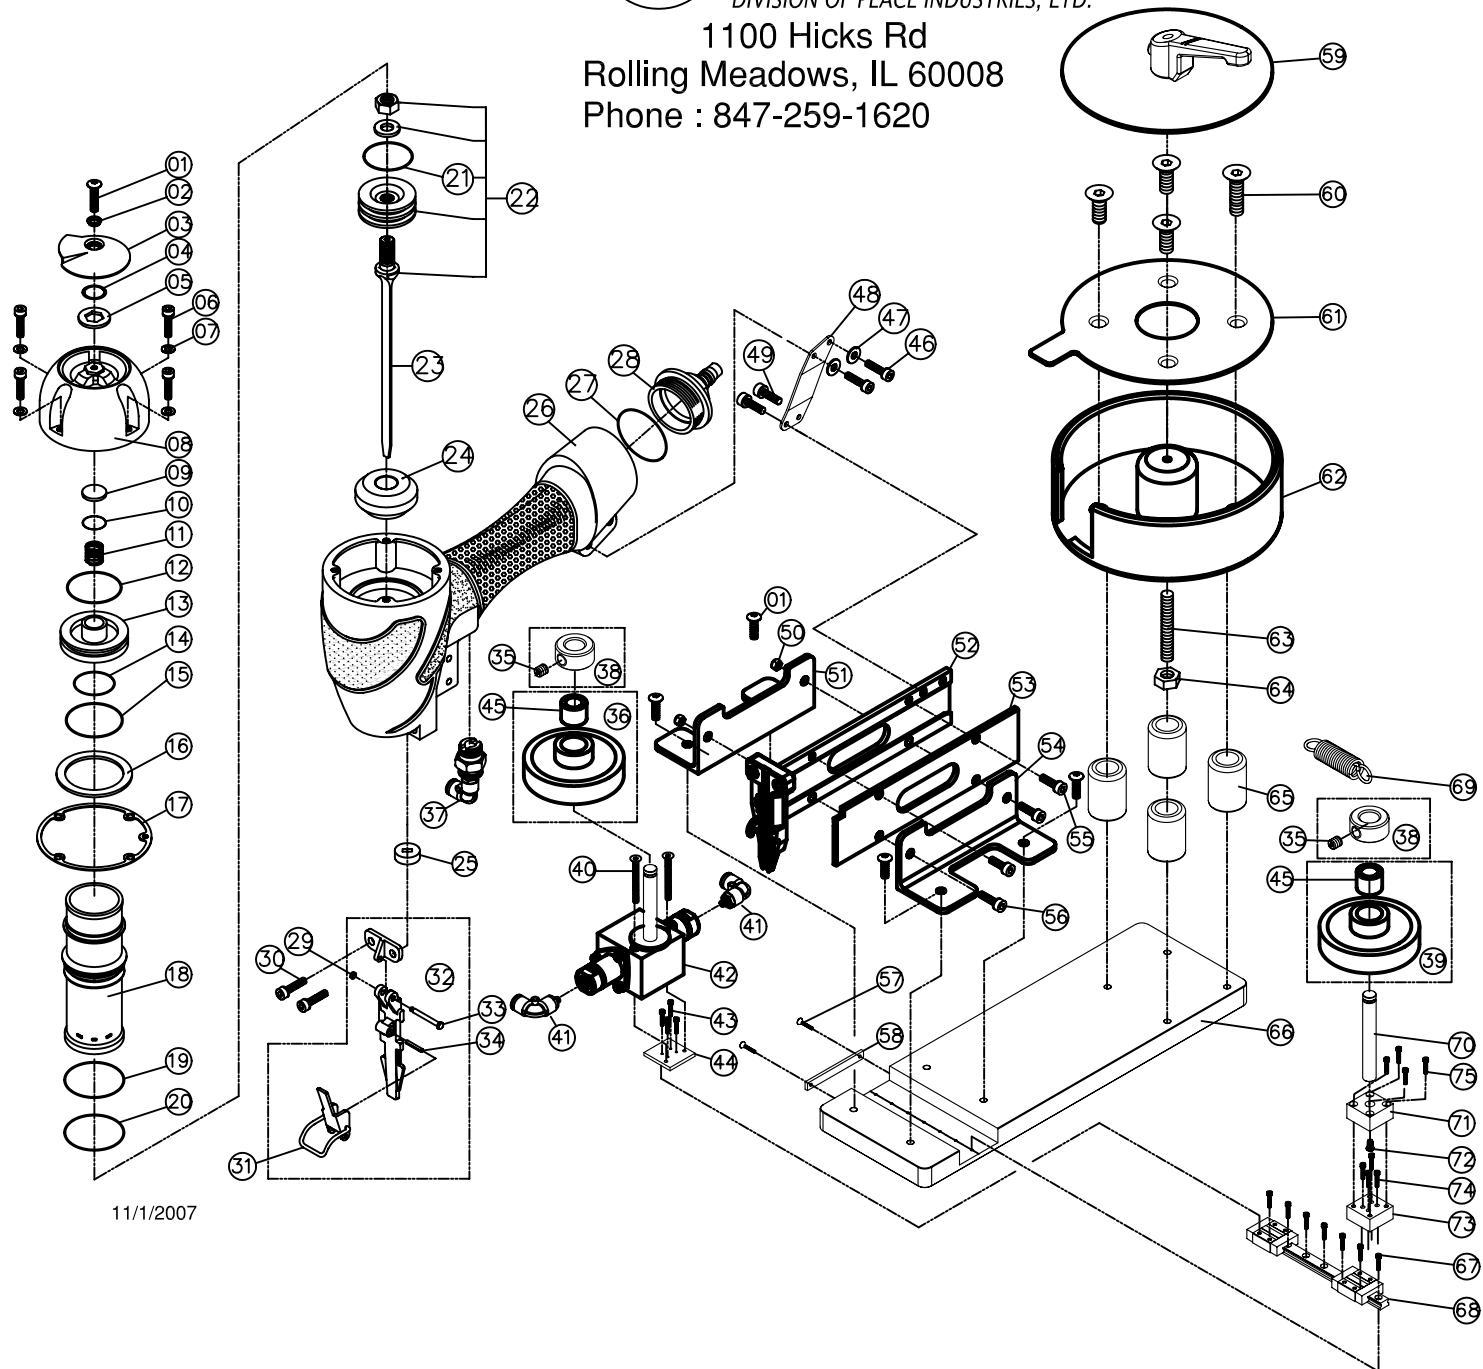

MODEL WCB1632-A

SPOTNAILS®

DIVISION OF PEACE INDUSTRIES, LTD.

1100 Hicks Rd
Rolling Meadows, IL 60008
Phone : 847-259-1620

11/1/2007

SPOTNAILS MODEL WCB1632-A

Ref No.	Part No.	Description	
01	P-24370	Screw	
02	P-96118	Bushing	
03	P-70042	Exhaust Deflector	
04	P-64377	O-Ring	
05	P-32217	Washer	
06	P-24300	Cap Screw	
07	P-32211	Flat Washer	
08	P-60174	Cap	
◆	09	P-15193	Exhaust Seal
◆	10	P-64384	O-Ring
◆	11	P-18331	Poppet Spring
◆	12	P-64385	Poppet O-Ring
◆	13	P-63038	Poppet
◆	14	P-64233	Piston Stop O-Ring
◆	15	P-64286	Cylinder Seal O-Ring
◆	16	P-03070	Guide Spacer
◆	17	P-62071	Gasket
◆	18	P-05097	Cylinder
◆	19	P-64387	Cylinder O-Ring
◆	20	P-64242	Cylinder O-Ring
◆	21	P-64388	Piston O-Ring
◆	22	P-06227	Driver Blade
◆	23	AS-06036	Piston & Driver Assembly
◆	24	P-15195	Bumper
◆	25	P-15196	Driver Guide

Ref No.	Part No.	Description
26	P-01261	Body
27	P-64425	O-Ring
28	P-60175	End Cap
29	P-64434	O-Ring
30	P-24358	Screw
31	AS-04035	Latch Assembly
32	AS-10044	Front Plate Assembly
33	P-07356	Pin
34	P-07352	Spiral Pin
35	P-24468	Set Screw
36	AS-99093	Feed Roller Assy. (Left)
37	AS-97269	Remote Valve
38	AS-99094	Shaft Collar Assy.
39	AS-99092	Feed Roller Assy. (Right)
40	P-24501	Screw
41	P-30098	Tube Fitting
42	AS-99096	Feed Acuator Assy.
43	P-24500	Screw
44	P-99299	Mounting Block
45	P-99300	Feed Roller Bearing
46	P-24306	Screw
47	P-32144	Washer
48	P-13099	Bracket
49	P-24313	Screw
50	P-26126	Nut

Ref No.	Part No.	Description
51	P-99273	Mounting Plate
52	AS-12186	Magazine Assembly
53	P-12486	Magazine Cover
54	P-99274	Mounting Plate
55	P-24317	Screw
56	P-24300	Screw
57	P-24502	Screw
58	P-99302	Roller Stop
59	P-99303	Cover Plate
60	P-24503	Screw
61	P-99304	Spacer
62	P-12490	Magazine
63	P-24504	Screw
64	P-26174	Nut
65	P-99306	Spacer
66	P-99307	Base Plate
67	P-24505	Screw
68	P-99297	Actuator Rail
69	P-18487	Spring
70	P-99317	Idler Shaft
71	P-99309	Mounting Block
72	P-24506	Screw
73	P-99310	Mounting Block
74	P-24507	Screw
75	P-24521	Screw